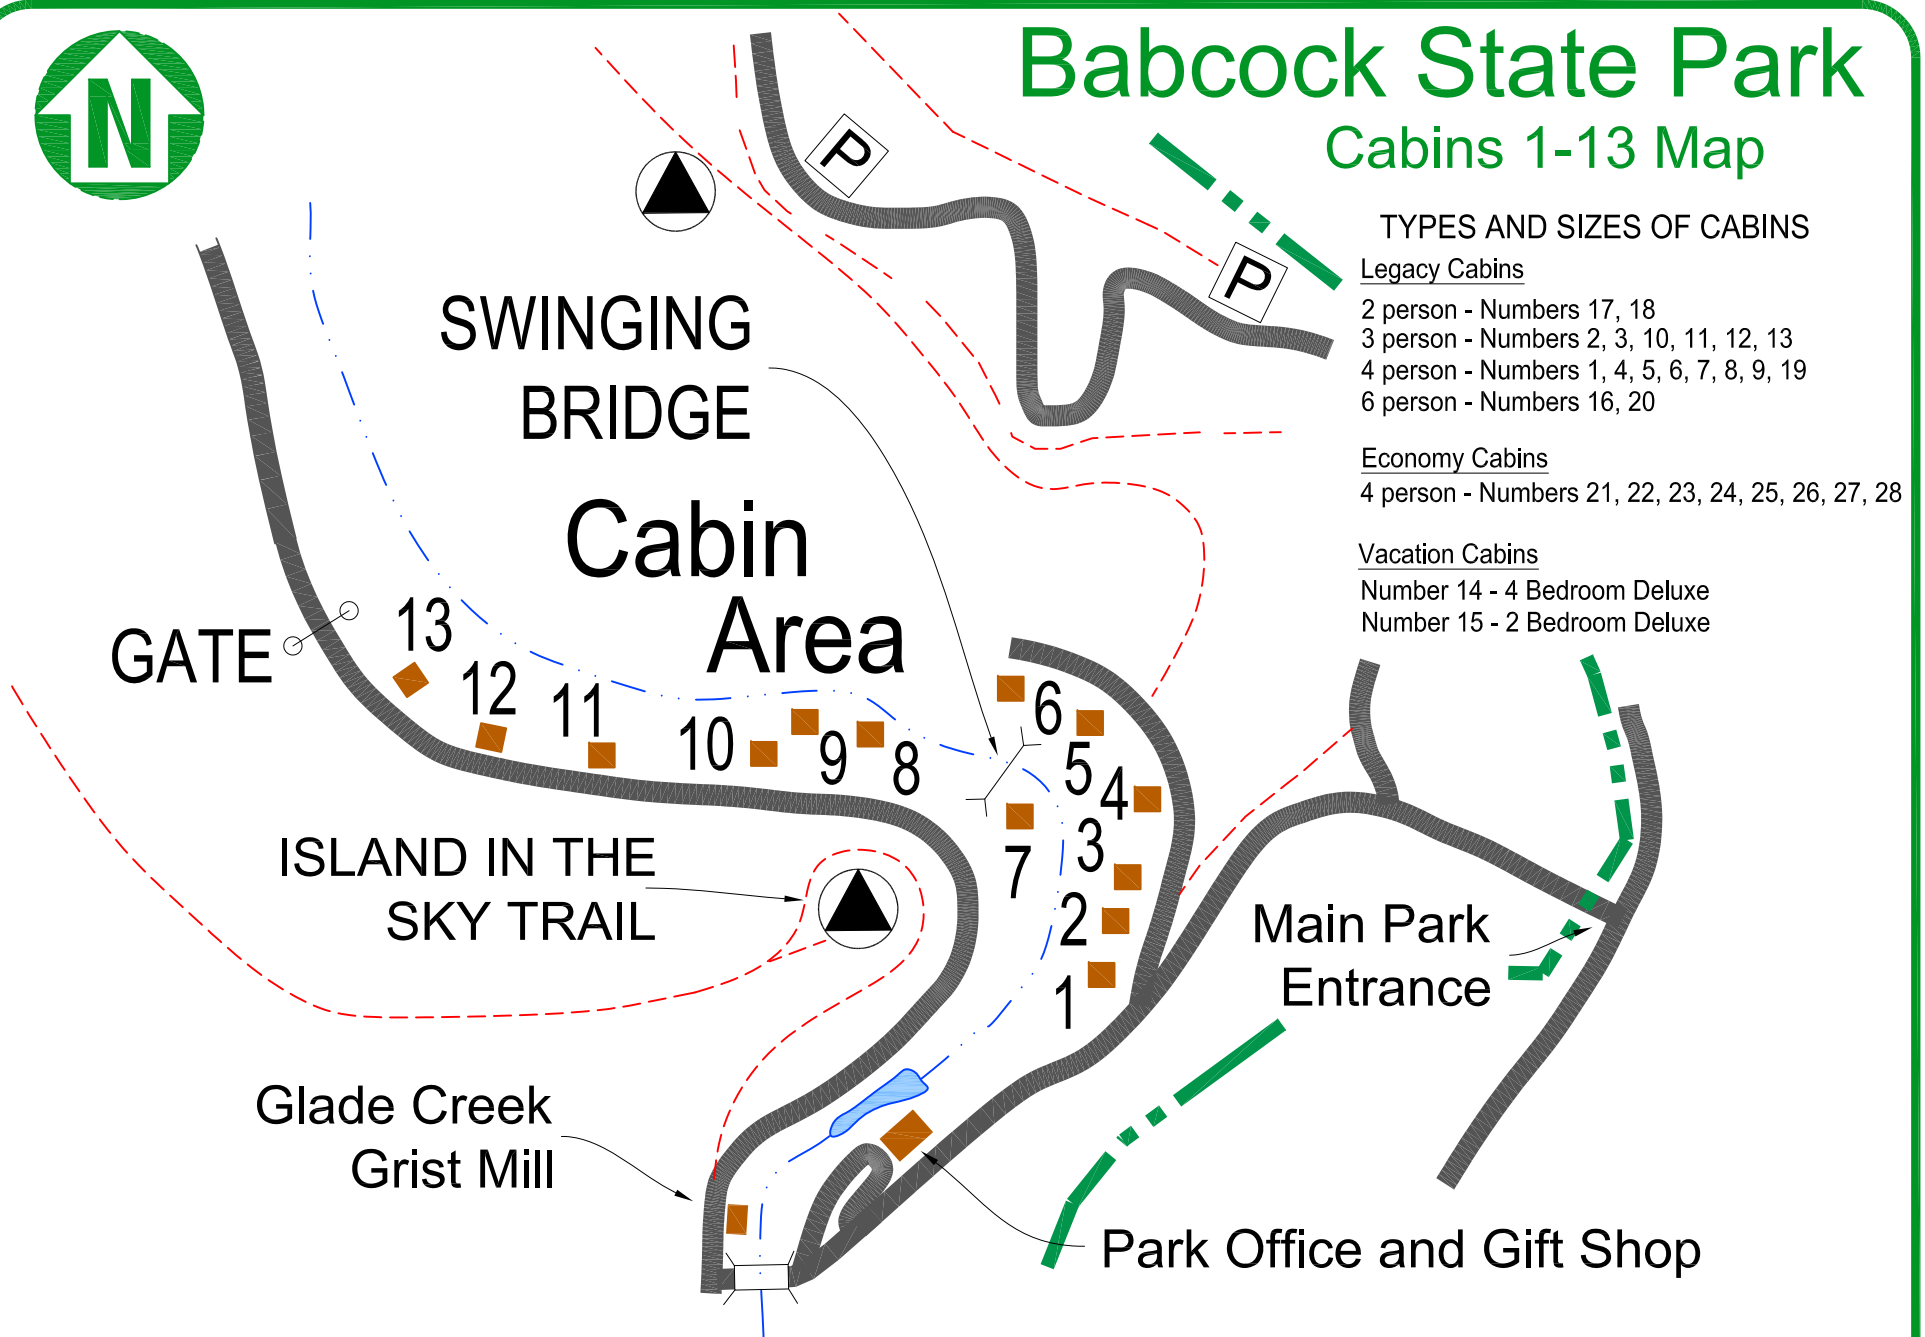

Babcock State Park

Cabins 1-13 Map

TYPES AND SIZES OF CABINS

Legacy Cabins

- 2 person - Numbers 17, 18
- 3 person - Numbers 2, 3, 10, 11, 12, 13
- 4 person - Numbers 1, 4, 5, 6, 7, 8, 9, 19
- 6 person - Numbers 16, 20

Economy Cabins

- 4 person - Numbers 21, 22, 23, 24, 25, 26, 27, 28

Vacation Cabins

- Number 14 - 4 Bedroom Deluxe
- Number 15 - 2 Bedroom Deluxe

Babcock State Park

486 Babcock Road, Clifftop, WV 25831 (304) 438-3004 www.babcocksp.com