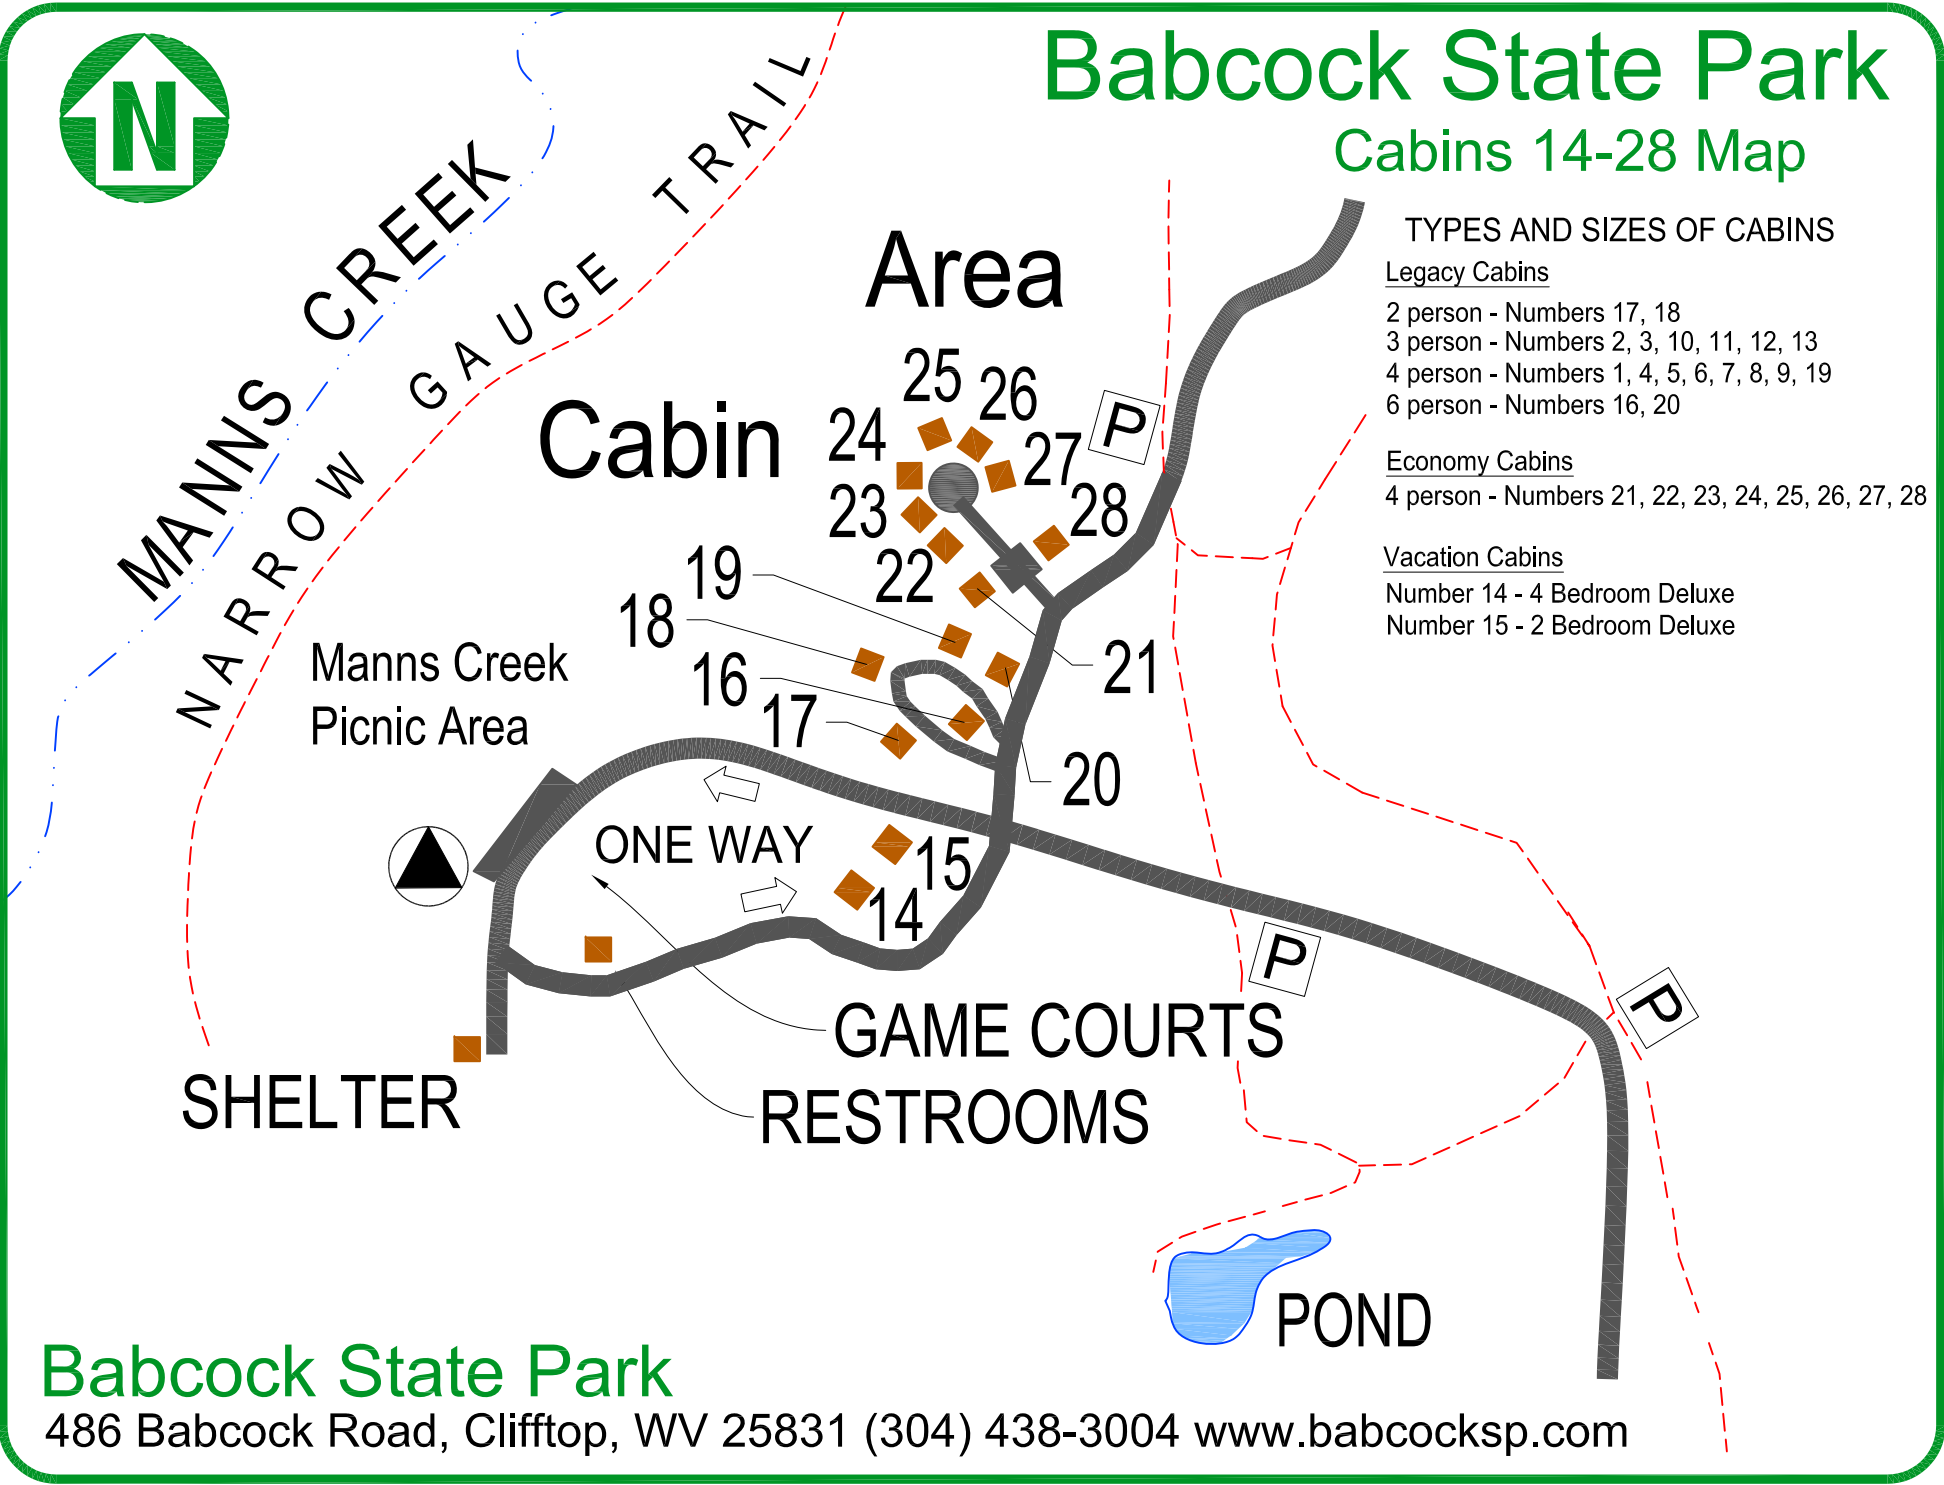

# Babcock State Park

## Cabins 14-28 Map

#### Legacy Cabins

- 2 person - Numbers 17, 18
- 3 person - Numbers 2, 3, 10, 11, 12, 13
- 4 person - Numbers 1, 4, 5, 6, 7, 8, 9, 19
- 6 person - Numbers 16, 20

#### Economy Cabins

- 4 person - Numbers 21, 22, 23, 24, 25, 26, 27, 28