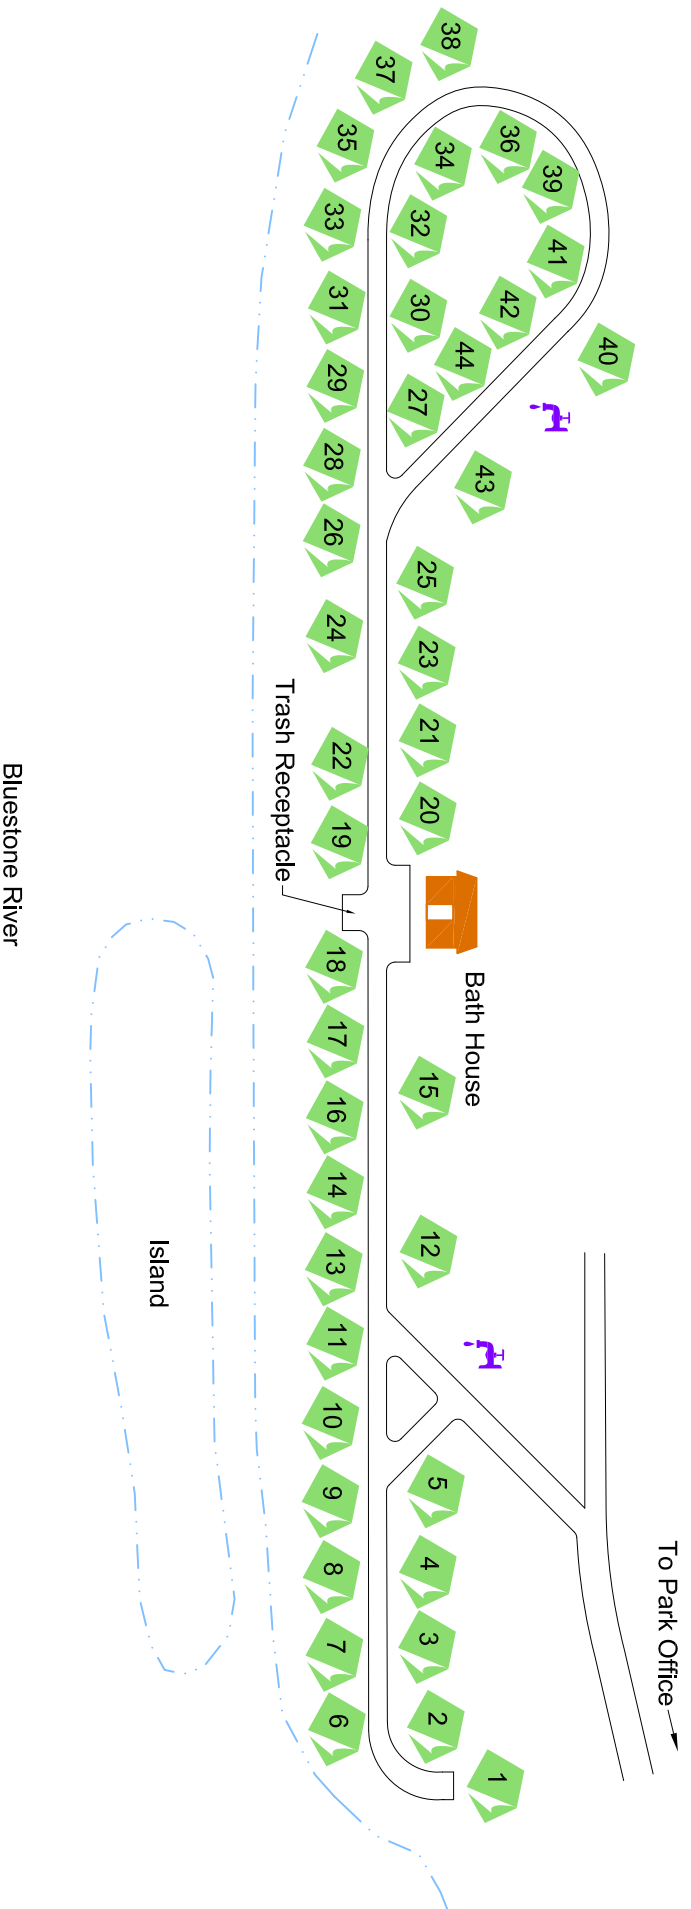

Bluestone State Park

Old Mill Campground Map

Drawing Legend

-  = Bath House
-  = Water Station
-  = Tent / Trailer Site (Non Electric)
(No Trailer Sites: 25, 34, 35, 36, 37, 44)
-  = Road

Bluestone State Park