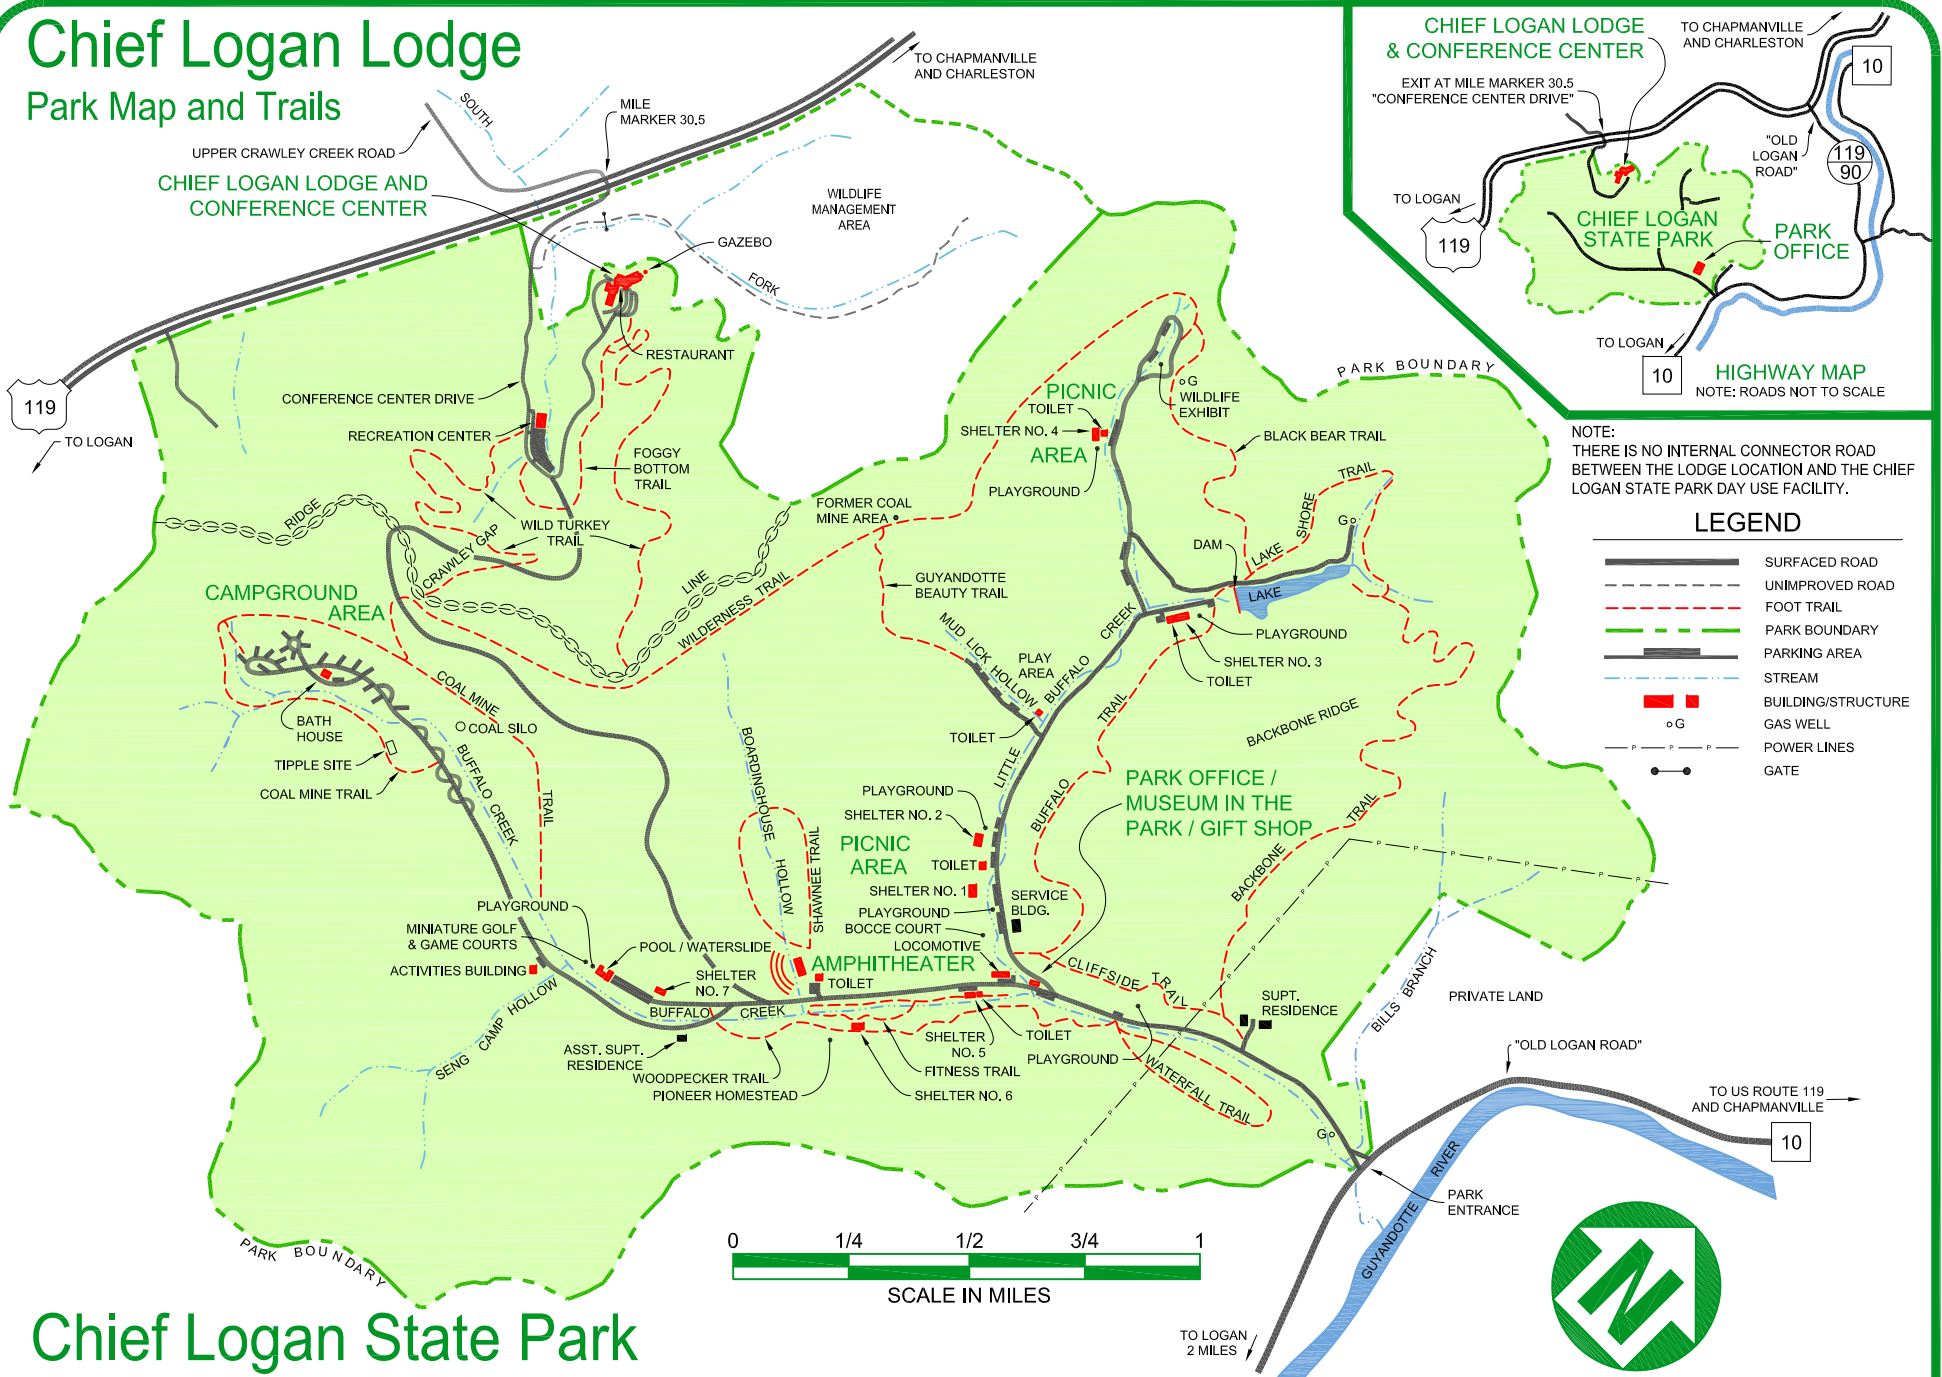

Chief Logan Lodge Park Map and Trails

Chief Logan State Park

Chief Logan State Park, 376 Little Buffalo Road, Logan, WV 25601, (304) 792-7125, www.chiefloganlodge.com

Chief Logan Lodge & Conference Center, 1000 Conference Center Drive, Logan, WV 25601 (304) 855-6100, www.chiefloganlodge.com