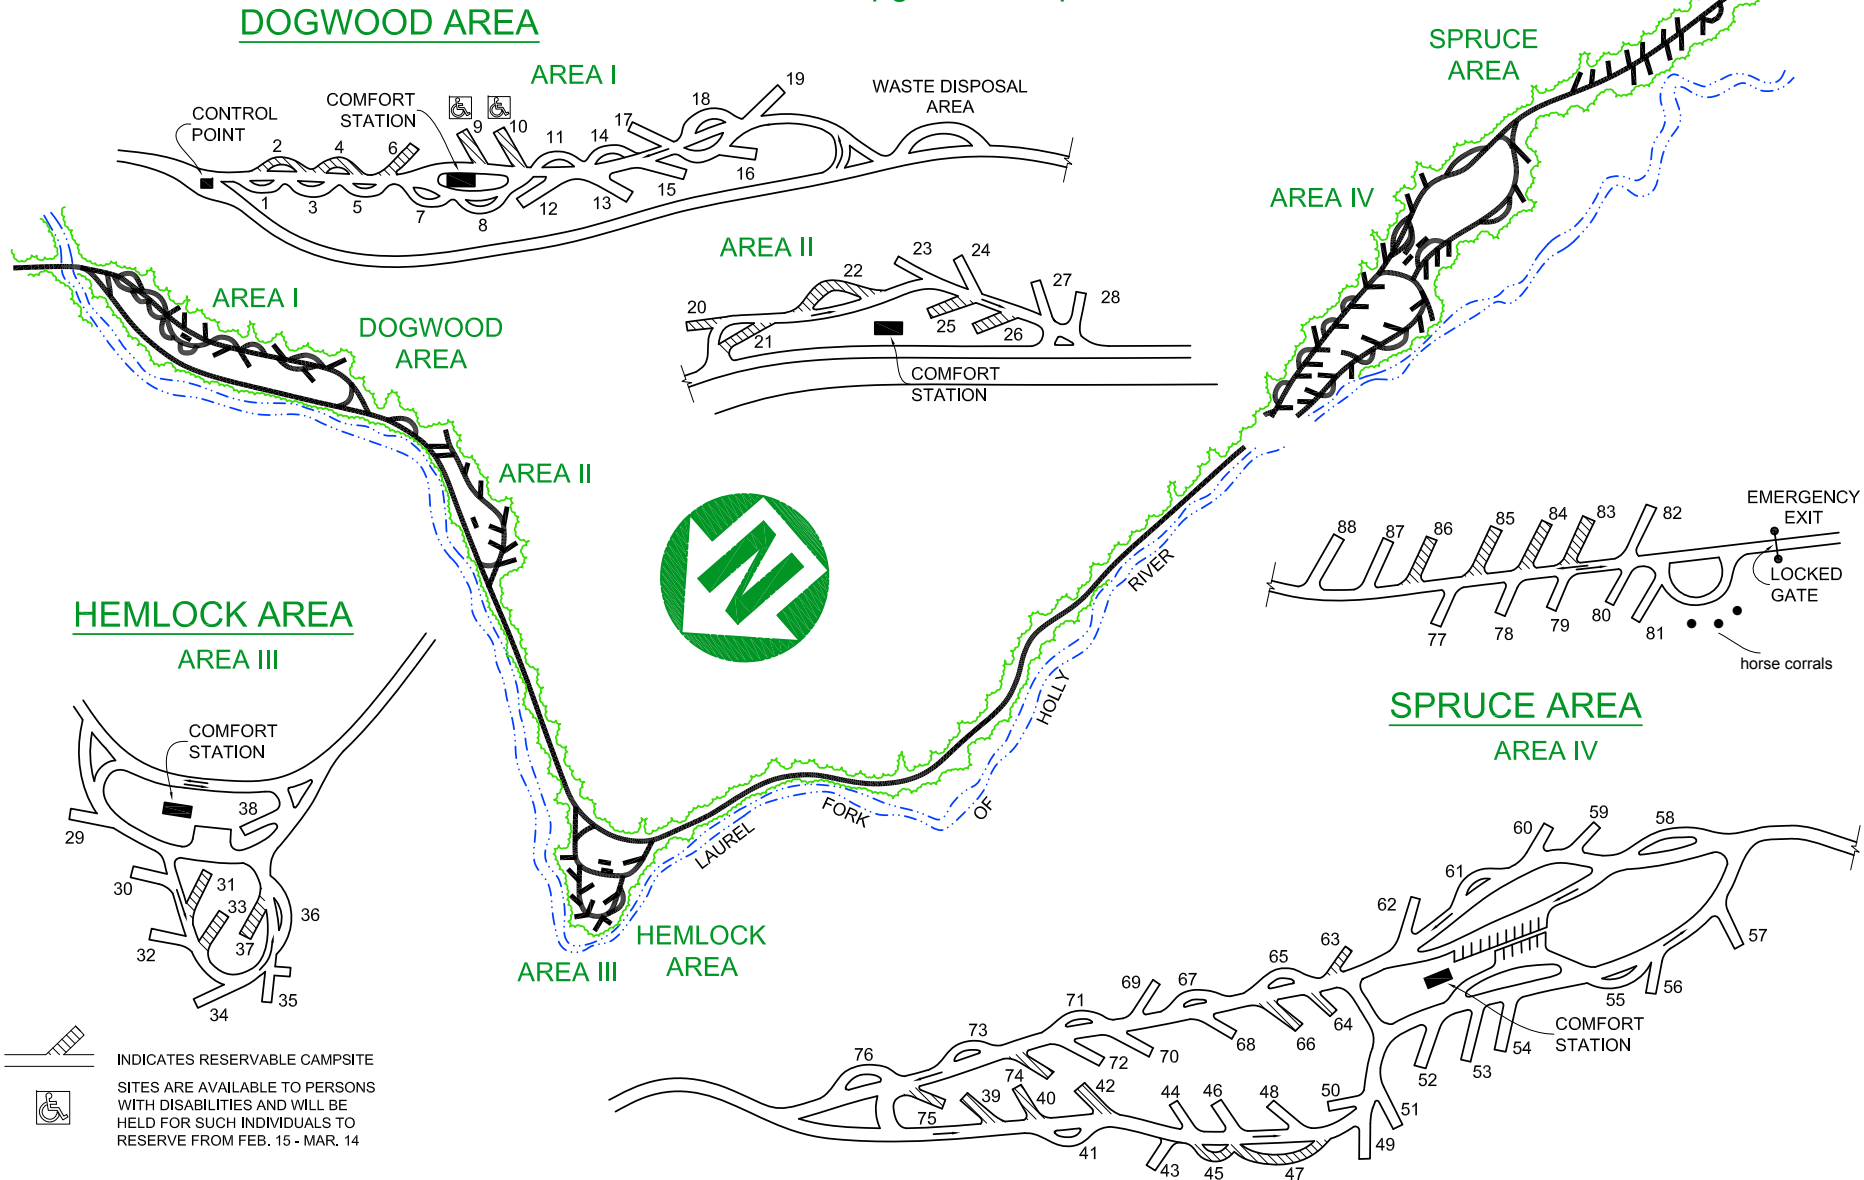

Holly River State Park

Campground Map

Holly River State Park

680 State Park Road, Hacker Valley, WV 26222, (304) 493-6353, www.hollyriver.com

**Reservable sites with 50 amp service are:
6, 9, 10, 25, 26, 45, 47, 63, 64, 66, 83, 84**