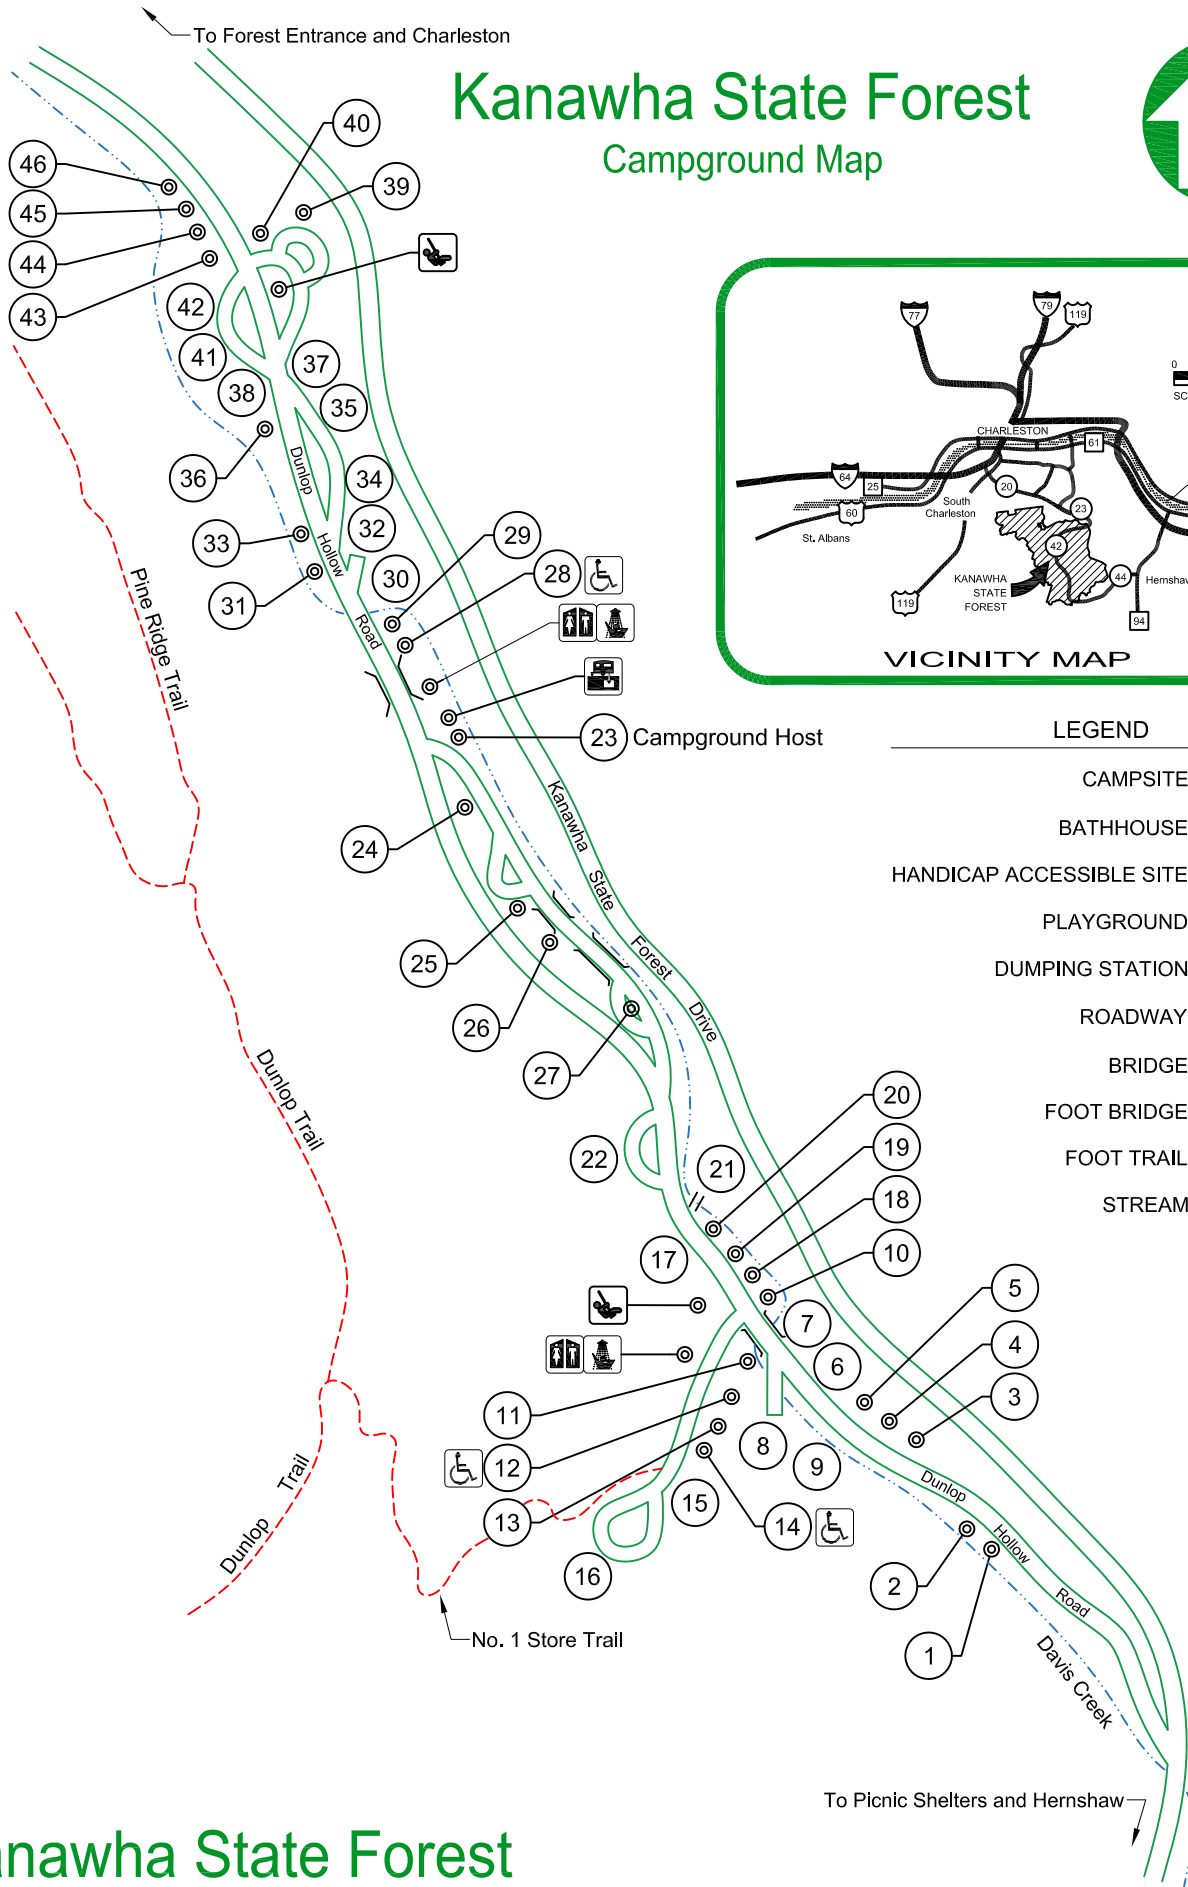

Kanawha State Forest

Campground Map

LEGEND

CAMPSITE	①
BATHHOUSE	
HANDICAP ACCESSIBLE SITE	
PLAYGROUND	
DUMPING STATION	
ROADWAY	==
BRIDGE	≡
FOOT BRIDGE	≡
FOOT TRAIL	- - -
STREAM	- · - · -

Kanawha State Forest