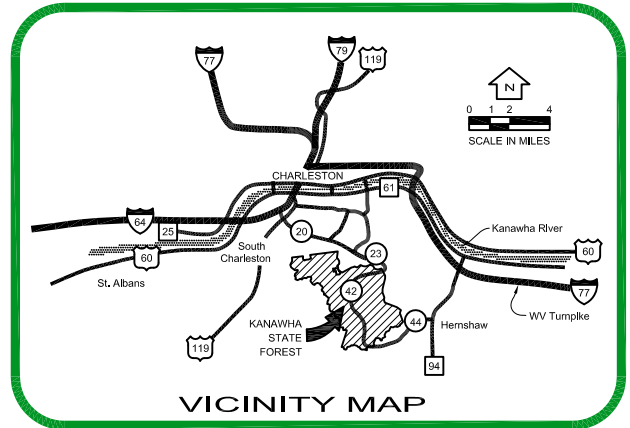

Kanawha State Forest

Campground Map

LEGEND

CAMPSITE	①
BATHHOUSE	
HANDICAP ACCESSIBLE SITE	
PLAYGROUND	
DUMPING STATION	
ROADWAY	==
BRIDGE	≡
FOOT BRIDGE	≡
FOOT TRAIL	- - -
STREAM	- · - · -

Kanawha State Forest