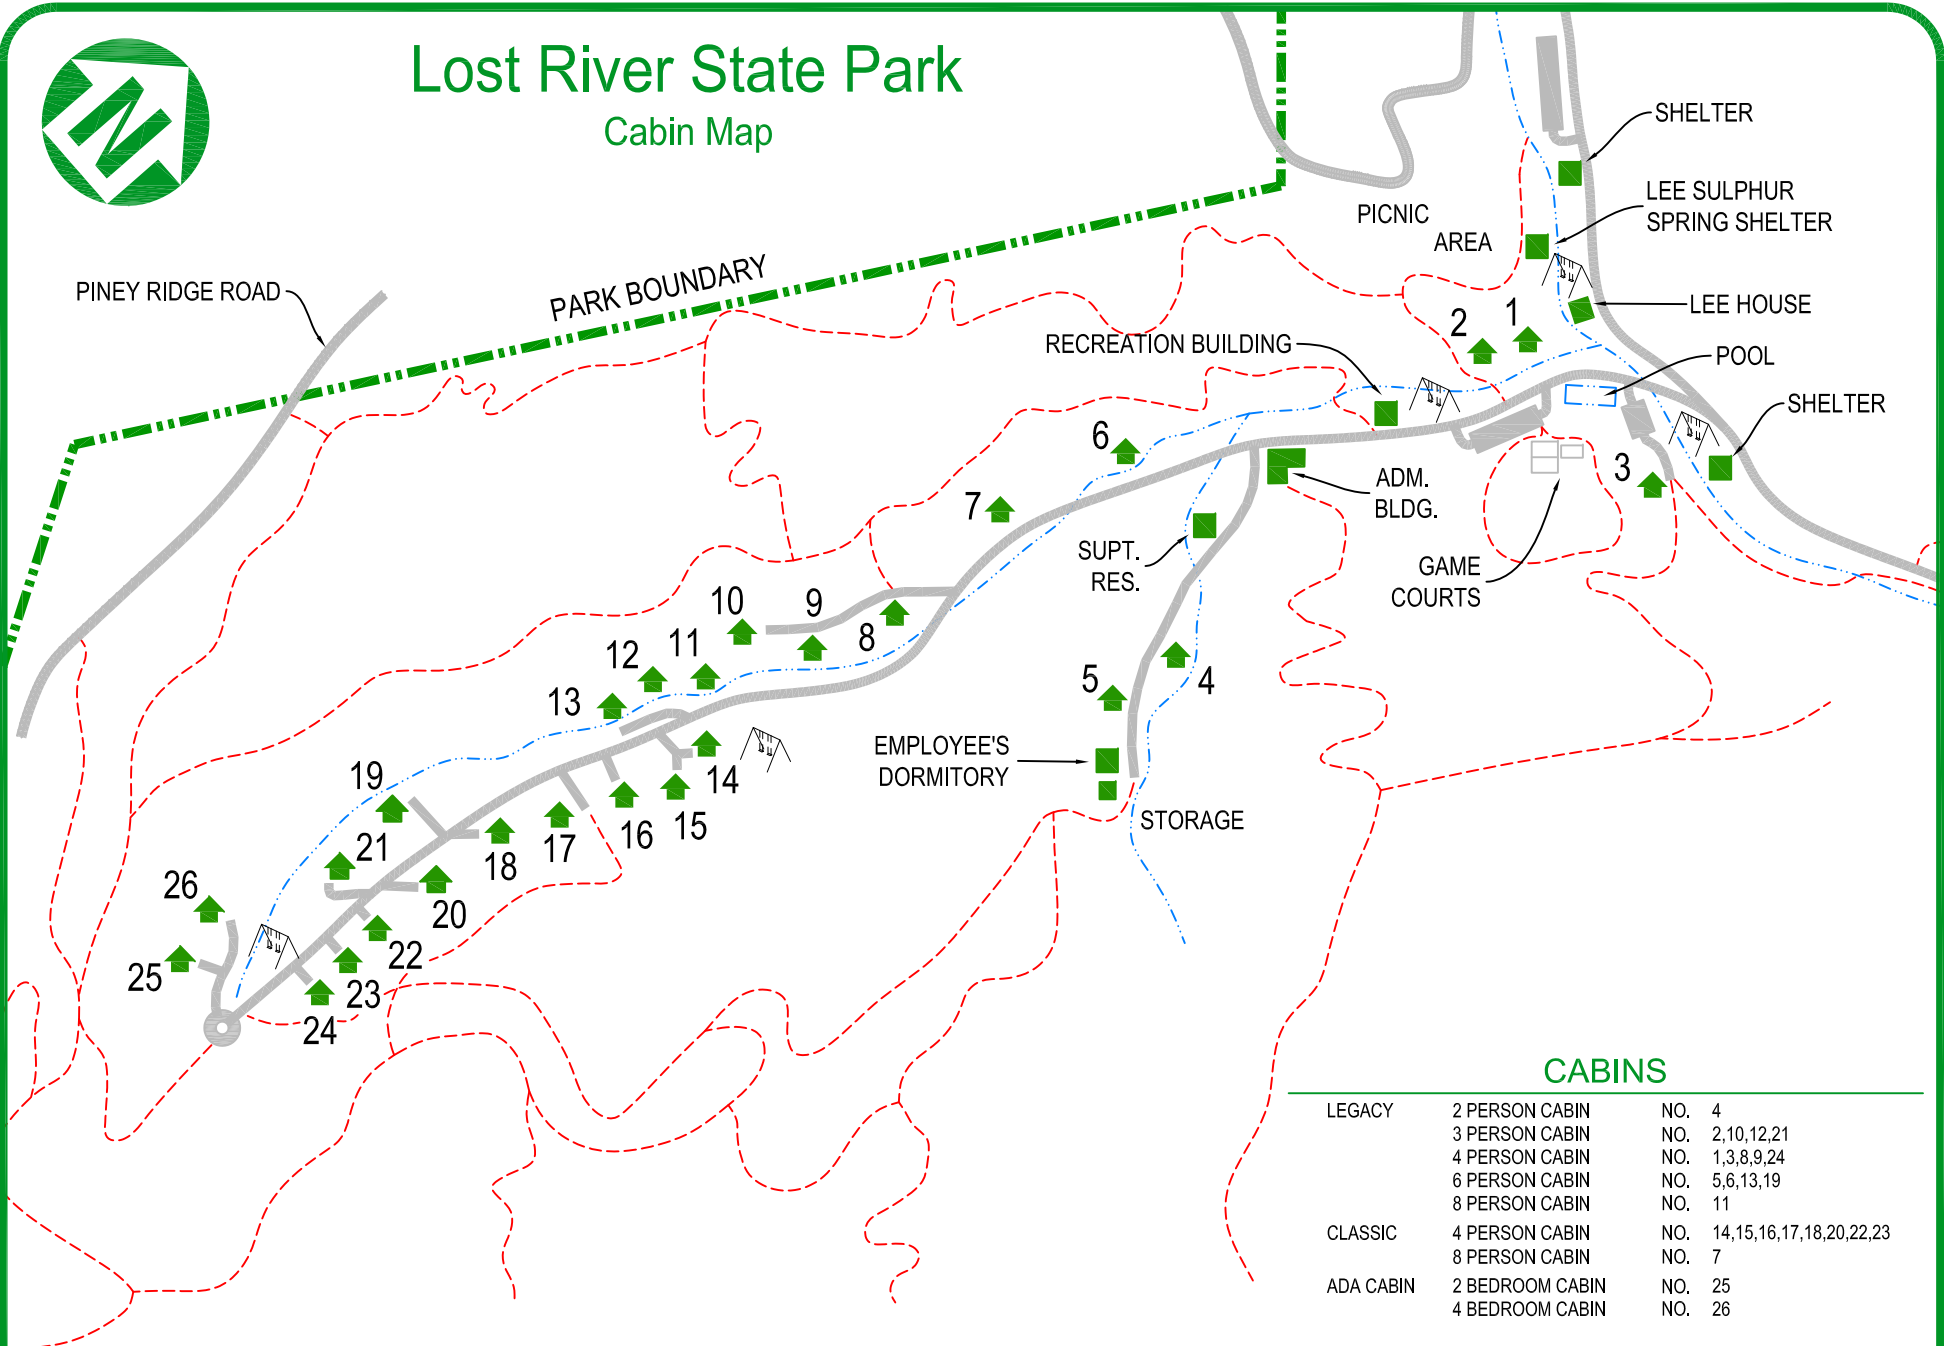

# Lost River State Park

## Cabin Map

### CABINS

LEGACY	2 PERSON CABIN	NO. 4
	3 PERSON CABIN	NO. 2,10,12,21
	4 PERSON CABIN	NO. 1,3,8,9,24
	6 PERSON CABIN	NO. 5,6,13,19
	8 PERSON CABIN	NO. 11
CLASSIC	4 PERSON CABIN	NO. 14,15,16,17,18,20,22,23
	8 PERSON CABIN	NO. 7
ADA CABIN	2 BEDROOM CABIN	NO. 25
	4 BEDROOM CABIN	NO. 26

# Lost River State Park

321 Park Drive, Mathias, WV 26812, (304) 897-5372, [www.lostriversp.com](http://www.lostriversp.com)