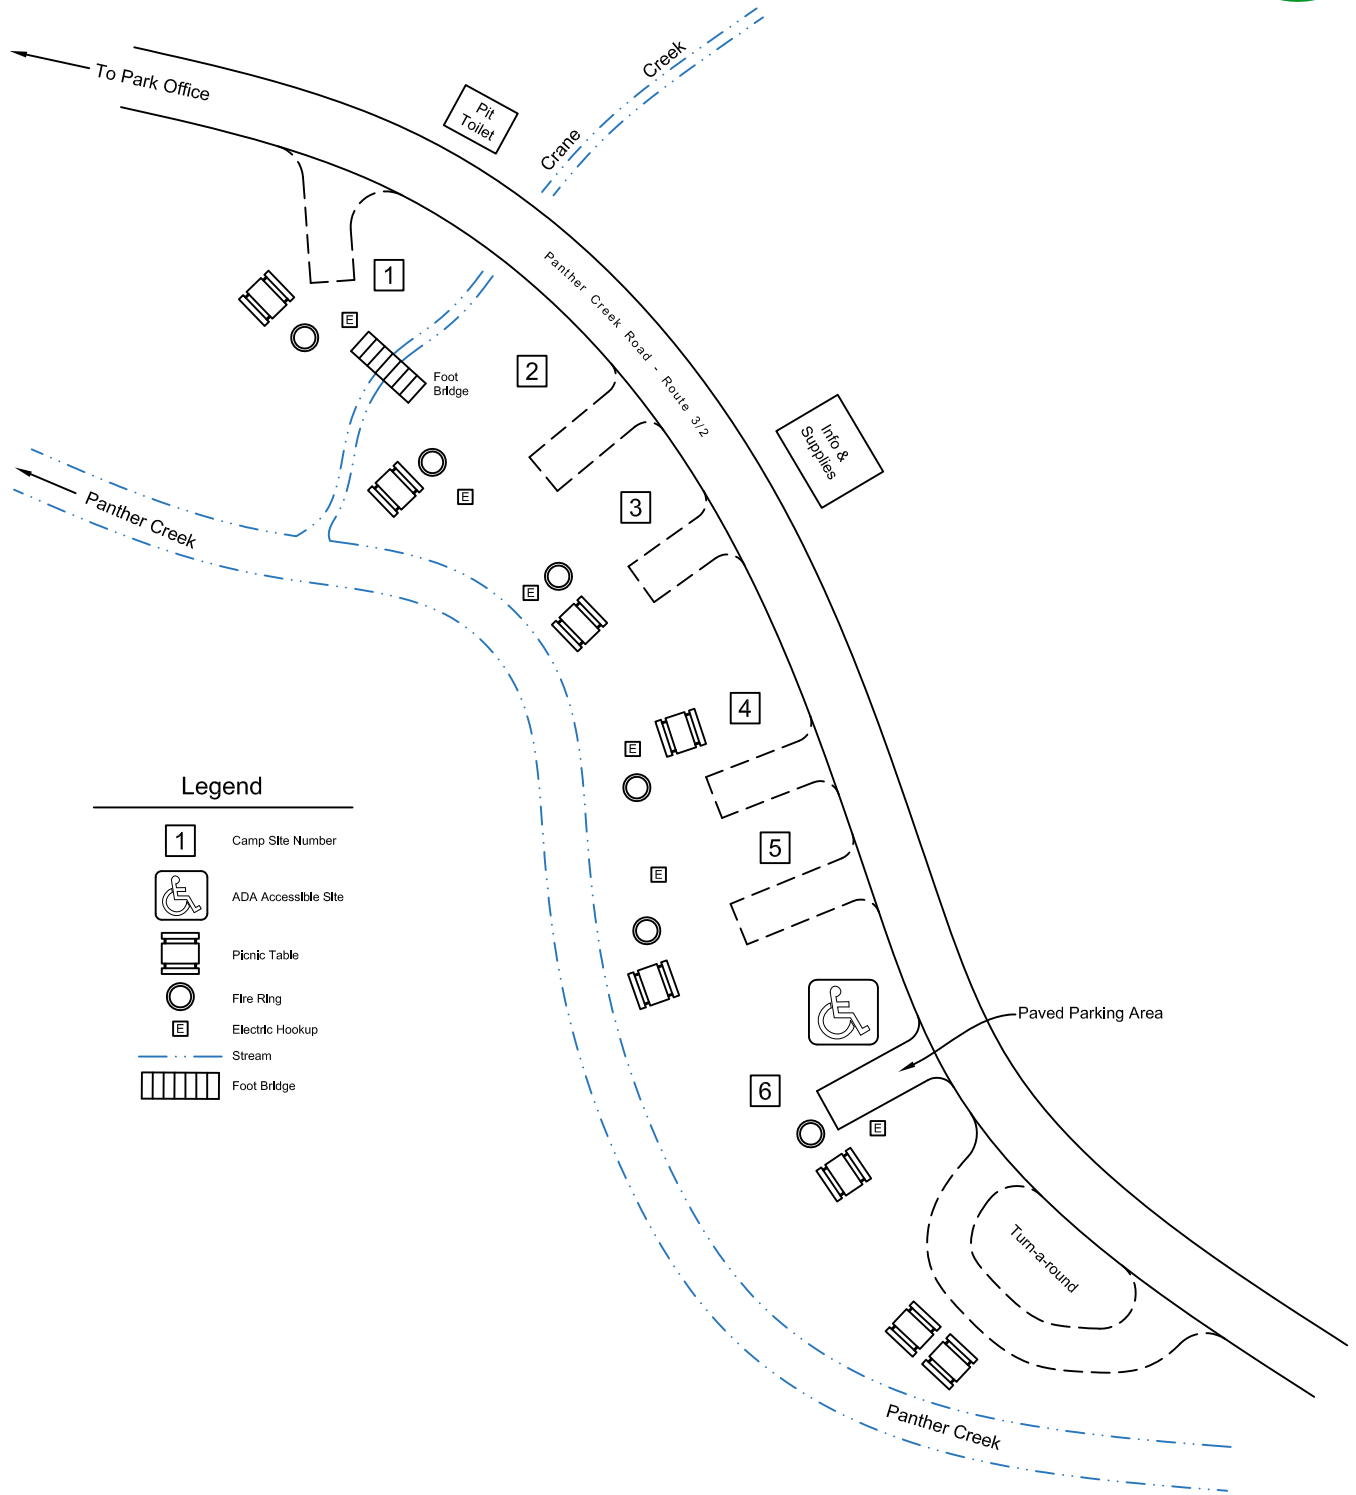

Campground Map

Legend

-  Camp Site Number
-  ADA Accessible Site
-  Picnic Table
-  Fire Ring
-  Electric Hookup
-  Stream
-  Foot Bridge

Panther State Forest

HC 63 Box 923, Panther, WV 24872, (304) 938-2252