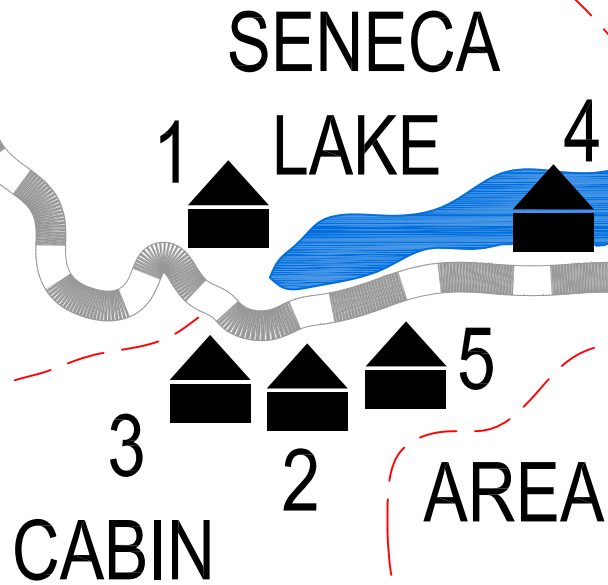

Seneca State Forest

Cabin Map

8 Rustic Cabins

<u>Capacity</u>	<u>Cabins</u>
3 Person	5
4 Person	1, 2
6 Person	3, 4
8 Person	6, 8
10 Person	7

Seneca State Forest

10135 Browns Creek Road, Dunmore, WV 24934-9062, (304) 799-6213, www.senecastateforest.com