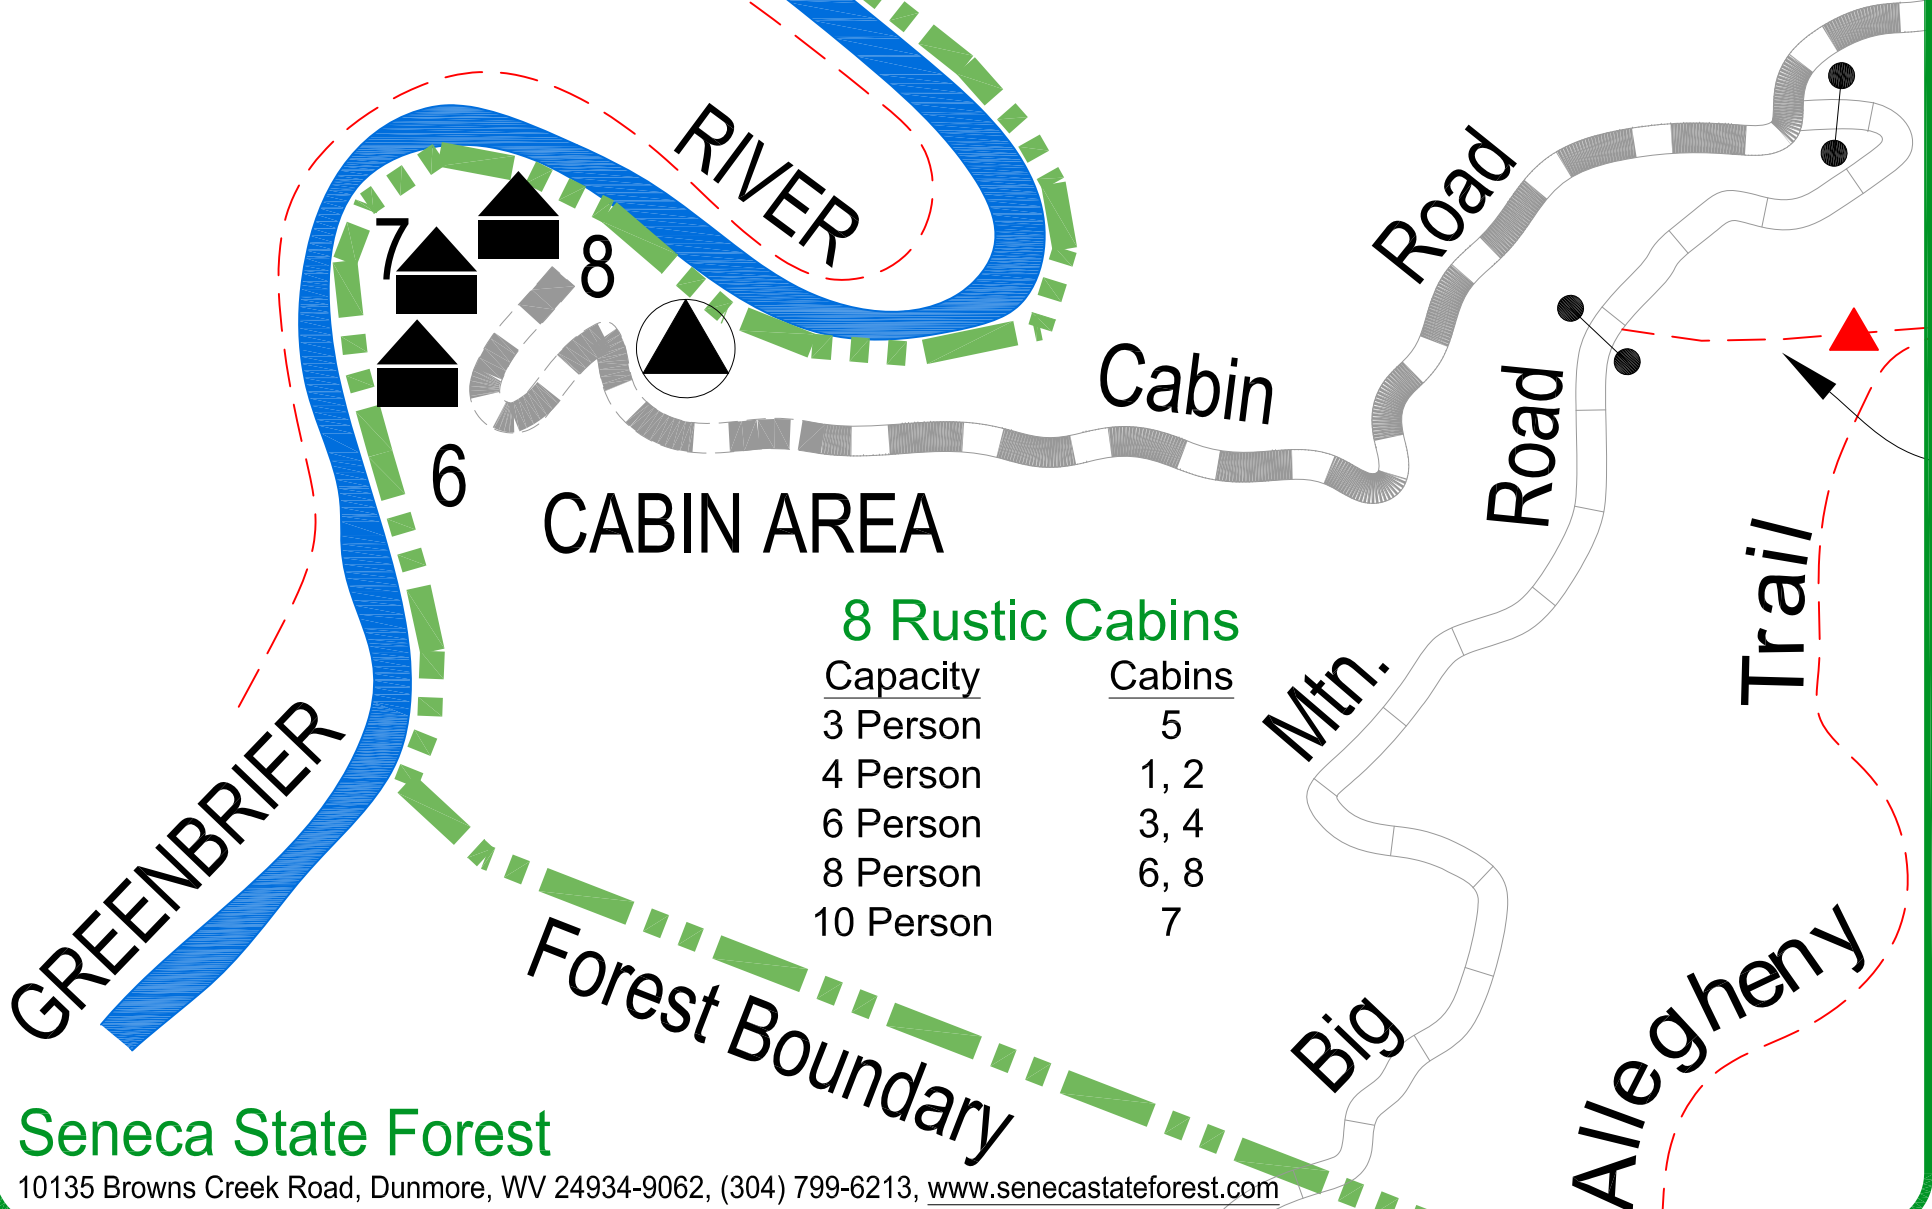

Seneca State Forest

Cabin Map

CABIN AREA

8 Rustic Cabins

Capacity	Cabins
3 Person	5
4 Person	1, 2
6 Person	3, 4
8 Person	6, 8
10 Person	7

Seneca State Forest

10135 Browns Creek Road, Dunmore, WV 24934-9062, (304) 799-6213, www.senecastateforest.com