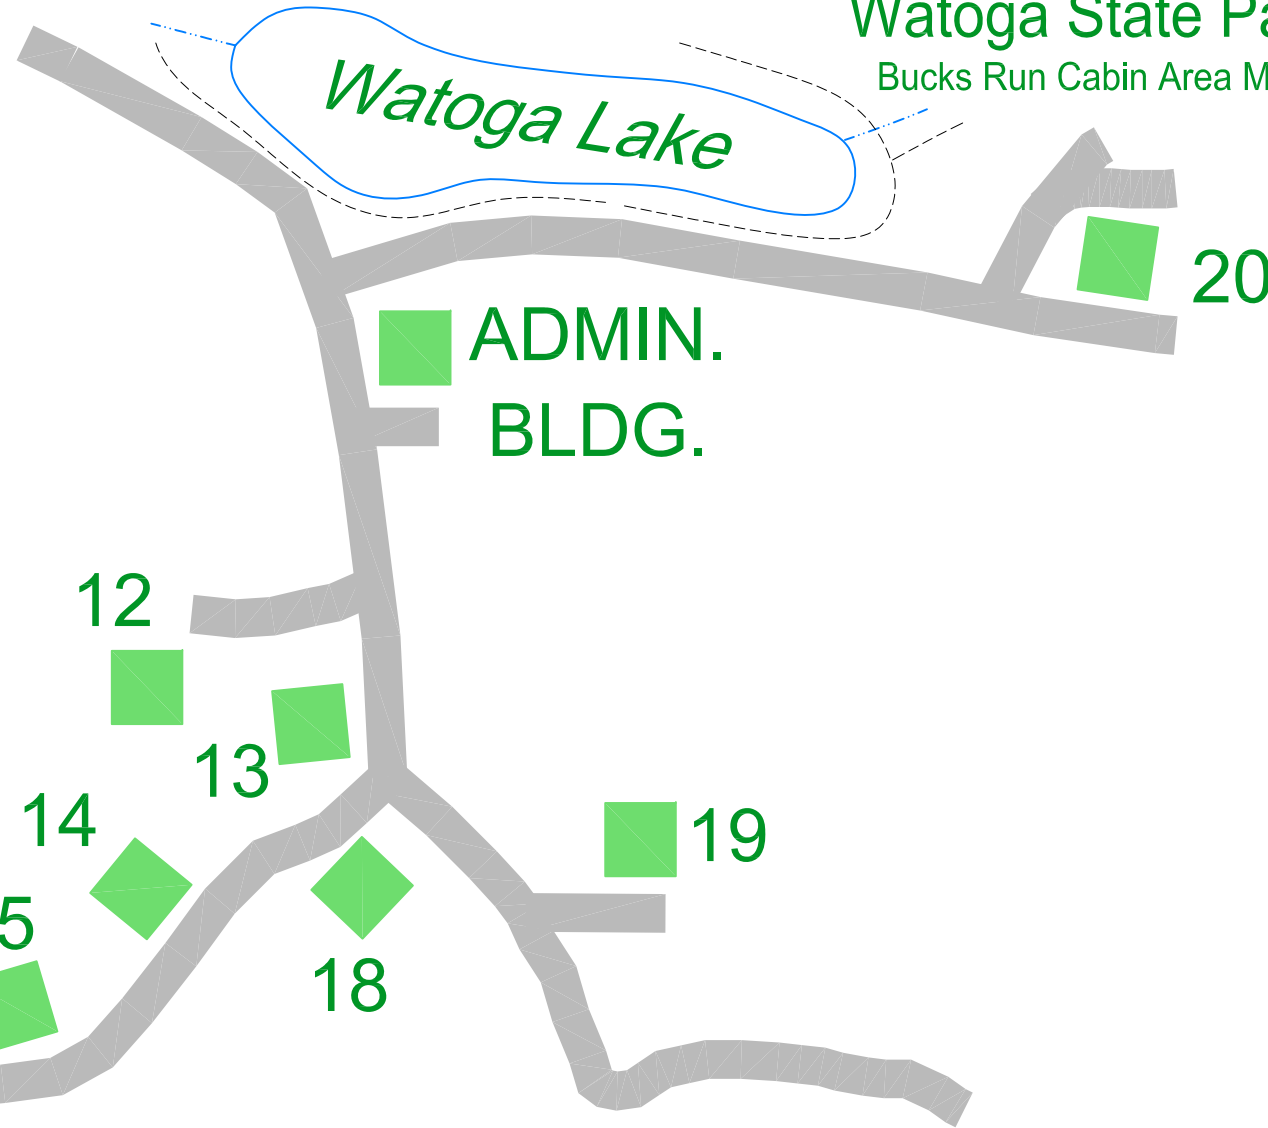

# Watoga State Park

Bucks Run Cabin Area Map

## BUCKS RUN CABIN AREA

## Watoga State Park

4800 Watoga Park Road, Marlinton, WV 24954, (304) 799-4087, [www.watoga.com](http://www.watoga.com)

TYPES AND SIZES OF CABINS	
Legacy Cabins	2 Person - Numbers 26, 27, 30, 31, 32, 34
	3 Person - Numbers 22, 23, 24, 25, 29
	4 Person - Numbers 2, 4, 5, 6, 10, 11, 13
	6 Person - Numbers 1, 7, 12, 17, 20, 21
Classic Cabins	4 Person - Numbers 3, 8, 9, 14, 15, 18, 28, 33
	8 Person - Numbers 16, 19 (ADA accessible)