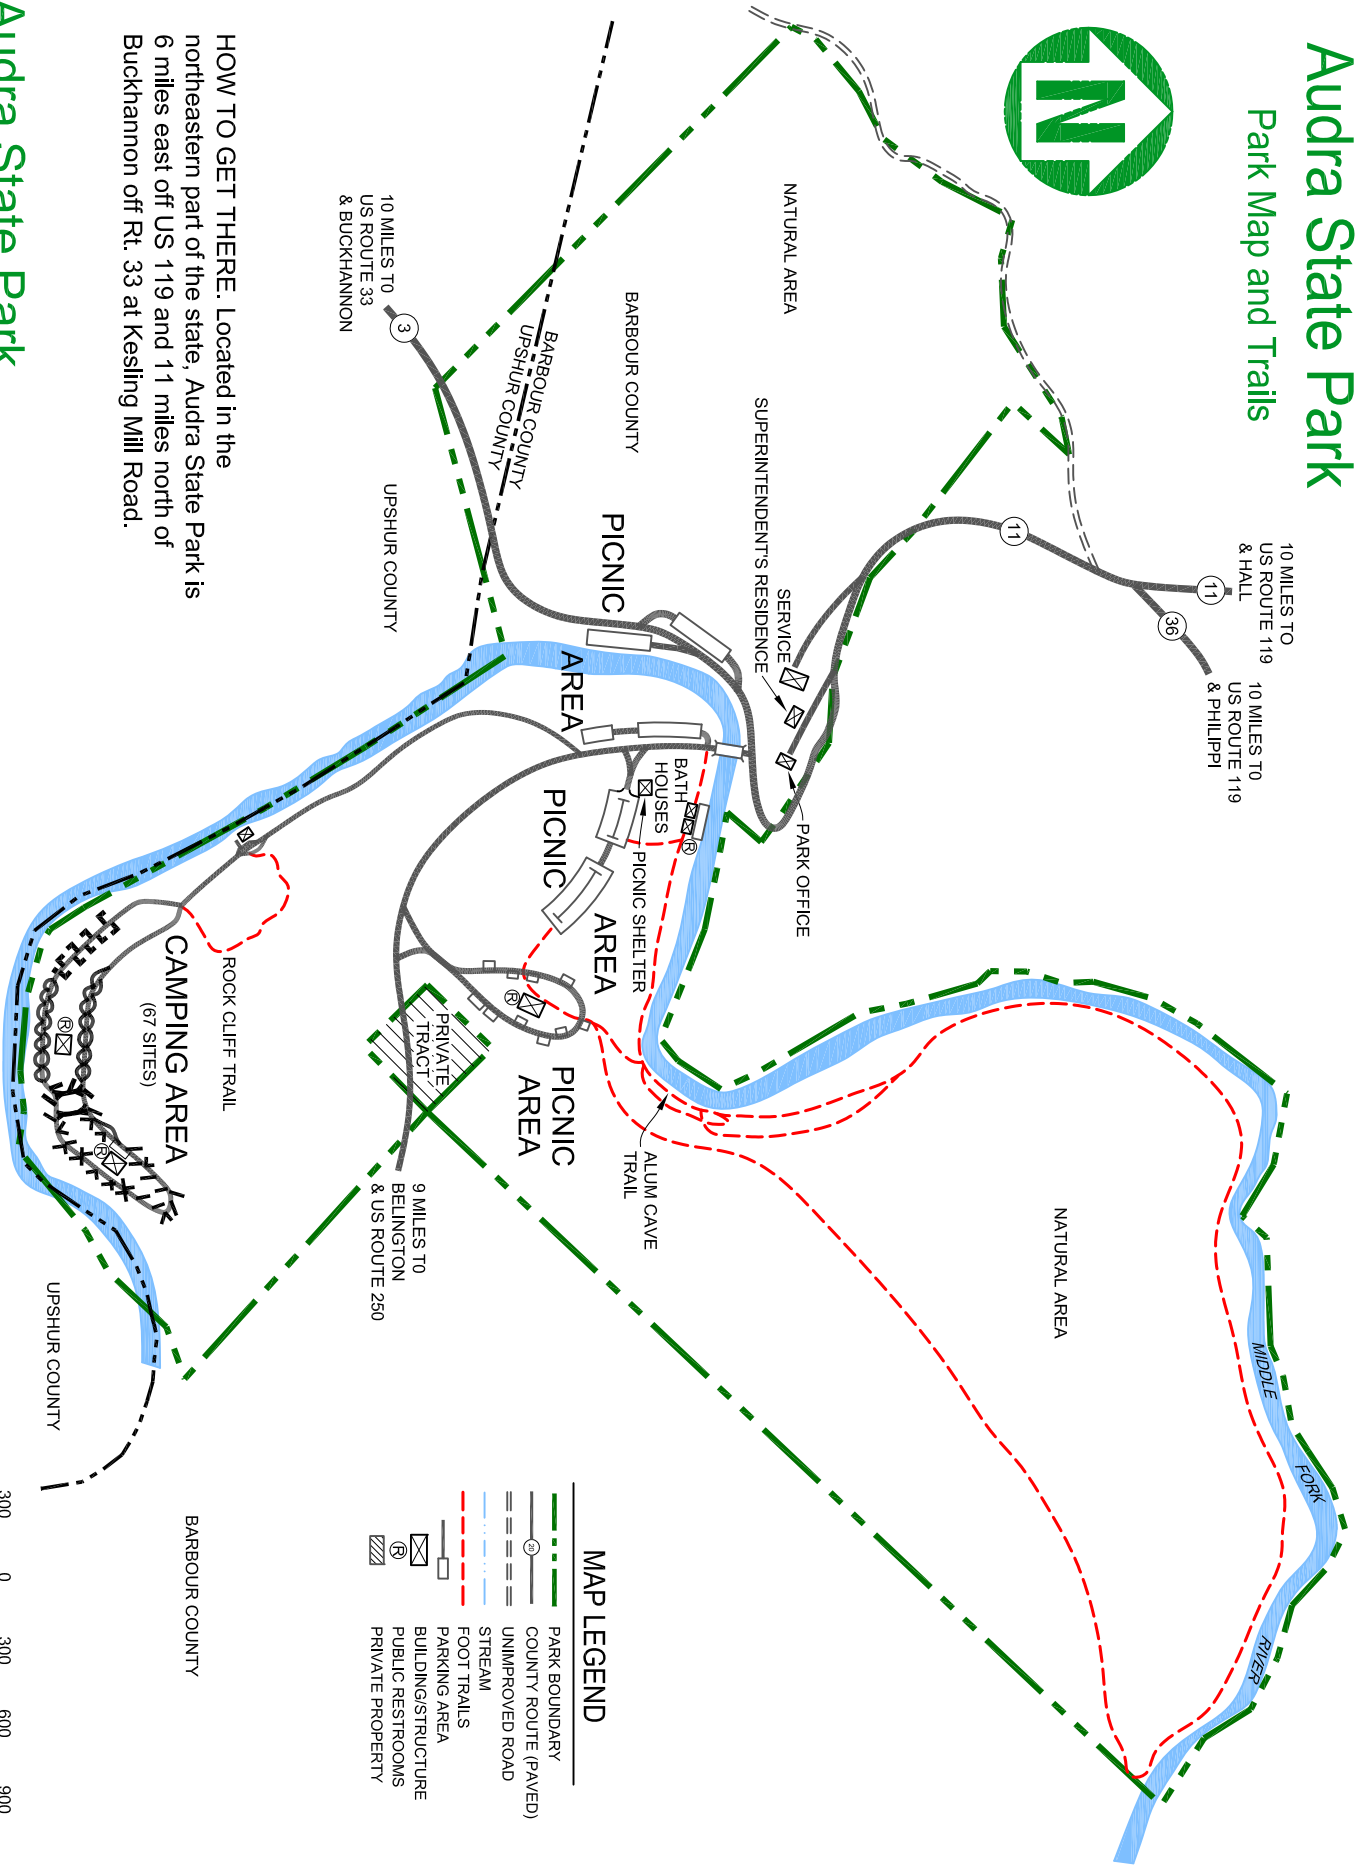

Audra State Park

Park Map and Trails

HOW TO GET THERE. Located in the northeastern part of the state, Audra State Park is 6 miles east off US 119 and 11 miles north of Buckhannon off Rt. 33 at Kesling Mill Road.

Audra State Park

8397 Audra Park Road , Buckhannon, WV 26201, (304) 457-1162, www.audrastatepark.com

MAP LEGEND

	PARK BOUNDARY
	COUNTY ROUTE (PAVED)
	UNIMPROVED ROAD
	STREAM
	FOOT TRAILS
	PARKING AREA
	BUILDING/STRUCTURE
	PUBLIC RESTROOMS
	PRIVATE PROPERTY