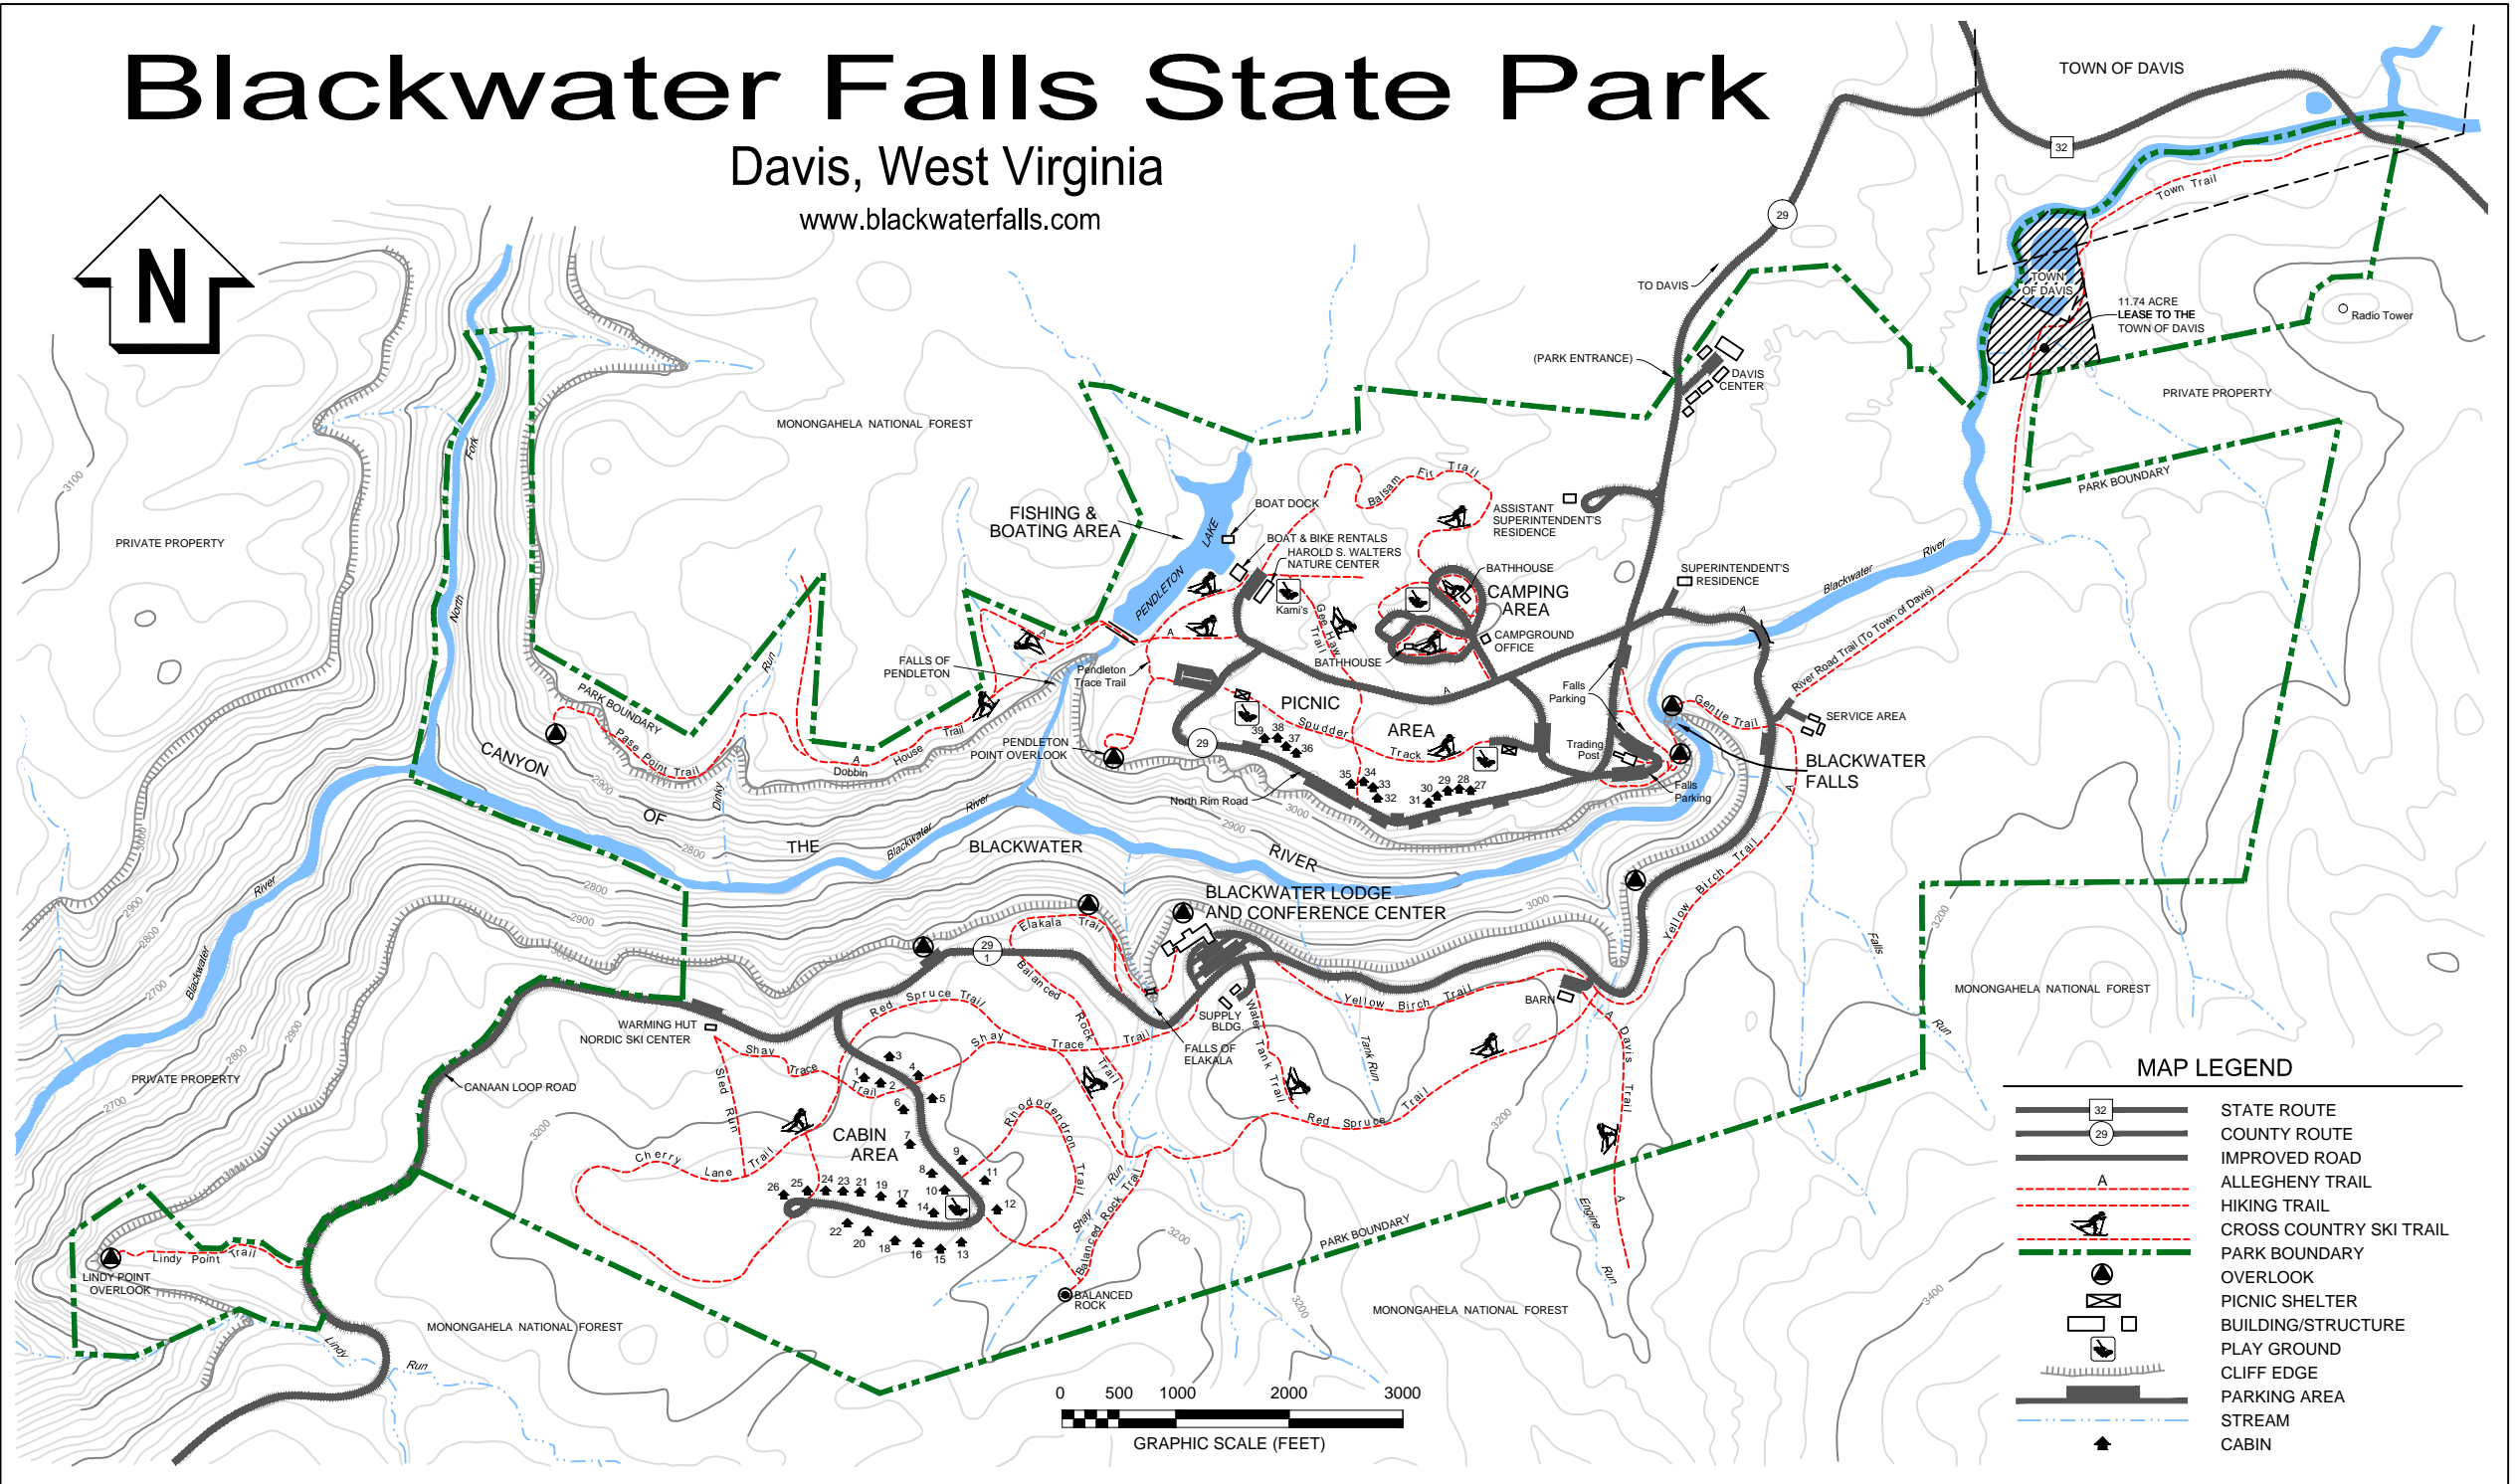

Blackwater Falls State Park

Davis, West Virginia

www.blackwaterfalls.com

MAP LEGEND

	STATE ROUTE
	COUNTY ROUTE
	IMPROVED ROAD
	ALLEGHENY TRAIL
	HIKING TRAIL
	CROSS COUNTRY SKI TRAIL
	PARK BOUNDARY
	OVERLOOK
	PICNIC SHELTER
	BUILDING/STRUCTURE
	PLAY GROUND
	CLIFF EDGE
	PARKING AREA
	STREAM
	CABIN