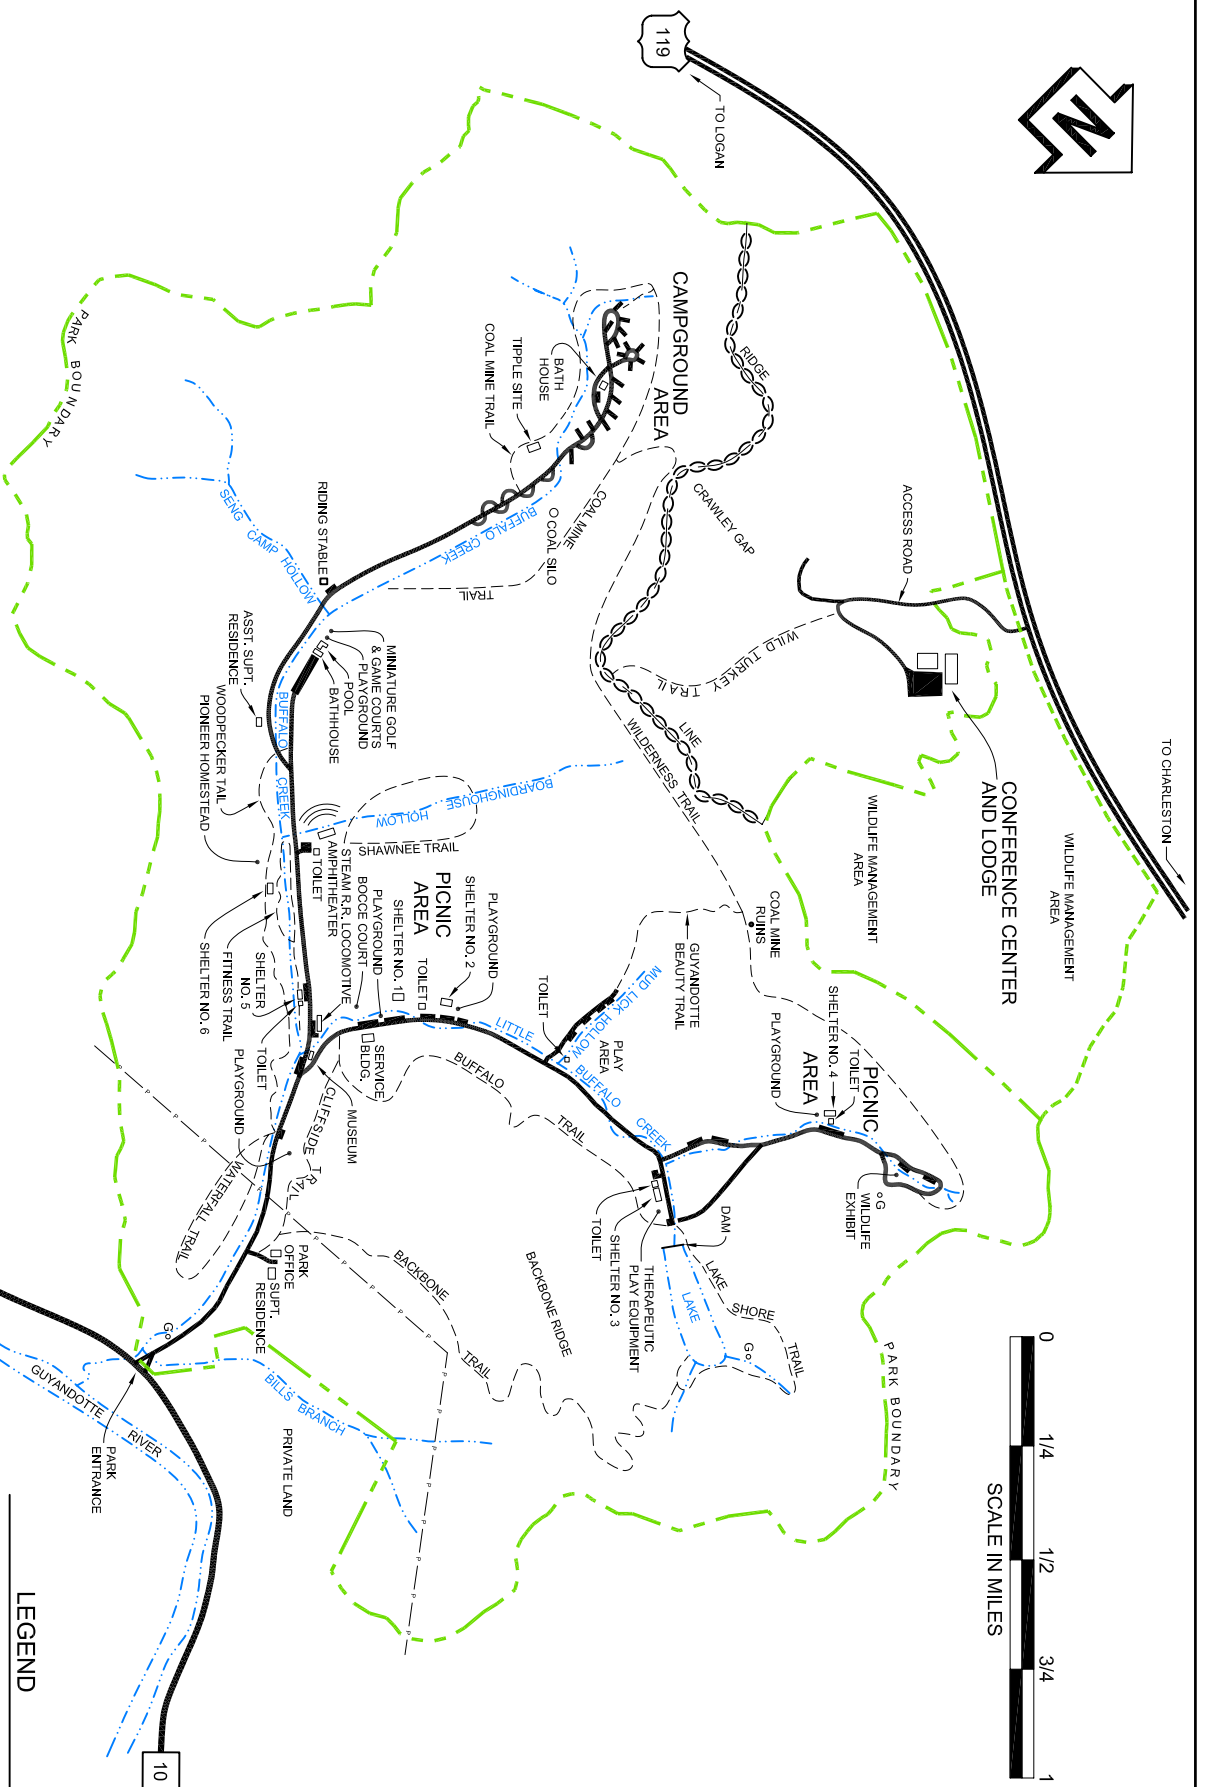

SCALE IN MILES

LEGEND

- SURFACED ROAD
- FOOT TRAIL
- PARK BOUNDARY
- PARKING AREA
- STREAM
- GAS WELL
- POWER LINES

Chief Logan State Park

General Delivery, Logan, West Virginia 25601

(304) 792-7125