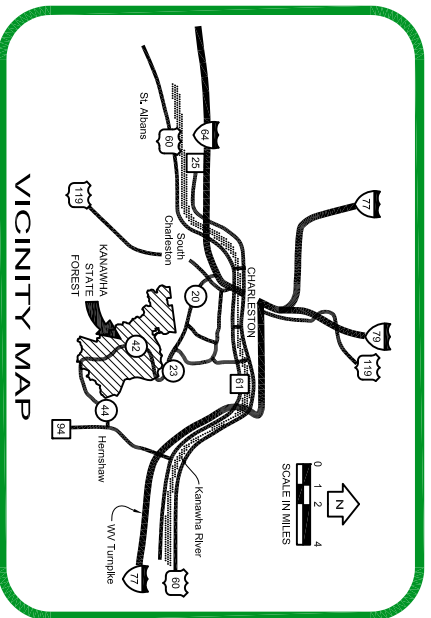

Kanawha State Forest

Forest Map and Trails

- ### LEGEND
- PARK BOUNDARY
 - PAVED ROAD
 - IMPROVED ROAD
 - UNIMPROVED ROAD
 - FOOT TRAIL
 - STREAM
 - BRIDGE
 - OVERLOOK
 - PLAYGROUND
 - MOUNTAIN
 - BIKE TRAIL
 - PICNIC SHELTER
 - BALL FIELD
 - BUILDINGS
 - GATE
 - GAS WELL
 - B-1
 - G
 - PRIVATE PROPERTY
 - ELECTRIC LINE
 - SHOOTING RANGE
 - BOW RANGE

HORSEBACK RIDING POLICY
HORSES ARE PERMITTED ON IMPROVED AND UNIMPROVED ROADS ONLY. VISIT www.kanawhastateforest.com FOR MORE INFORMATION.