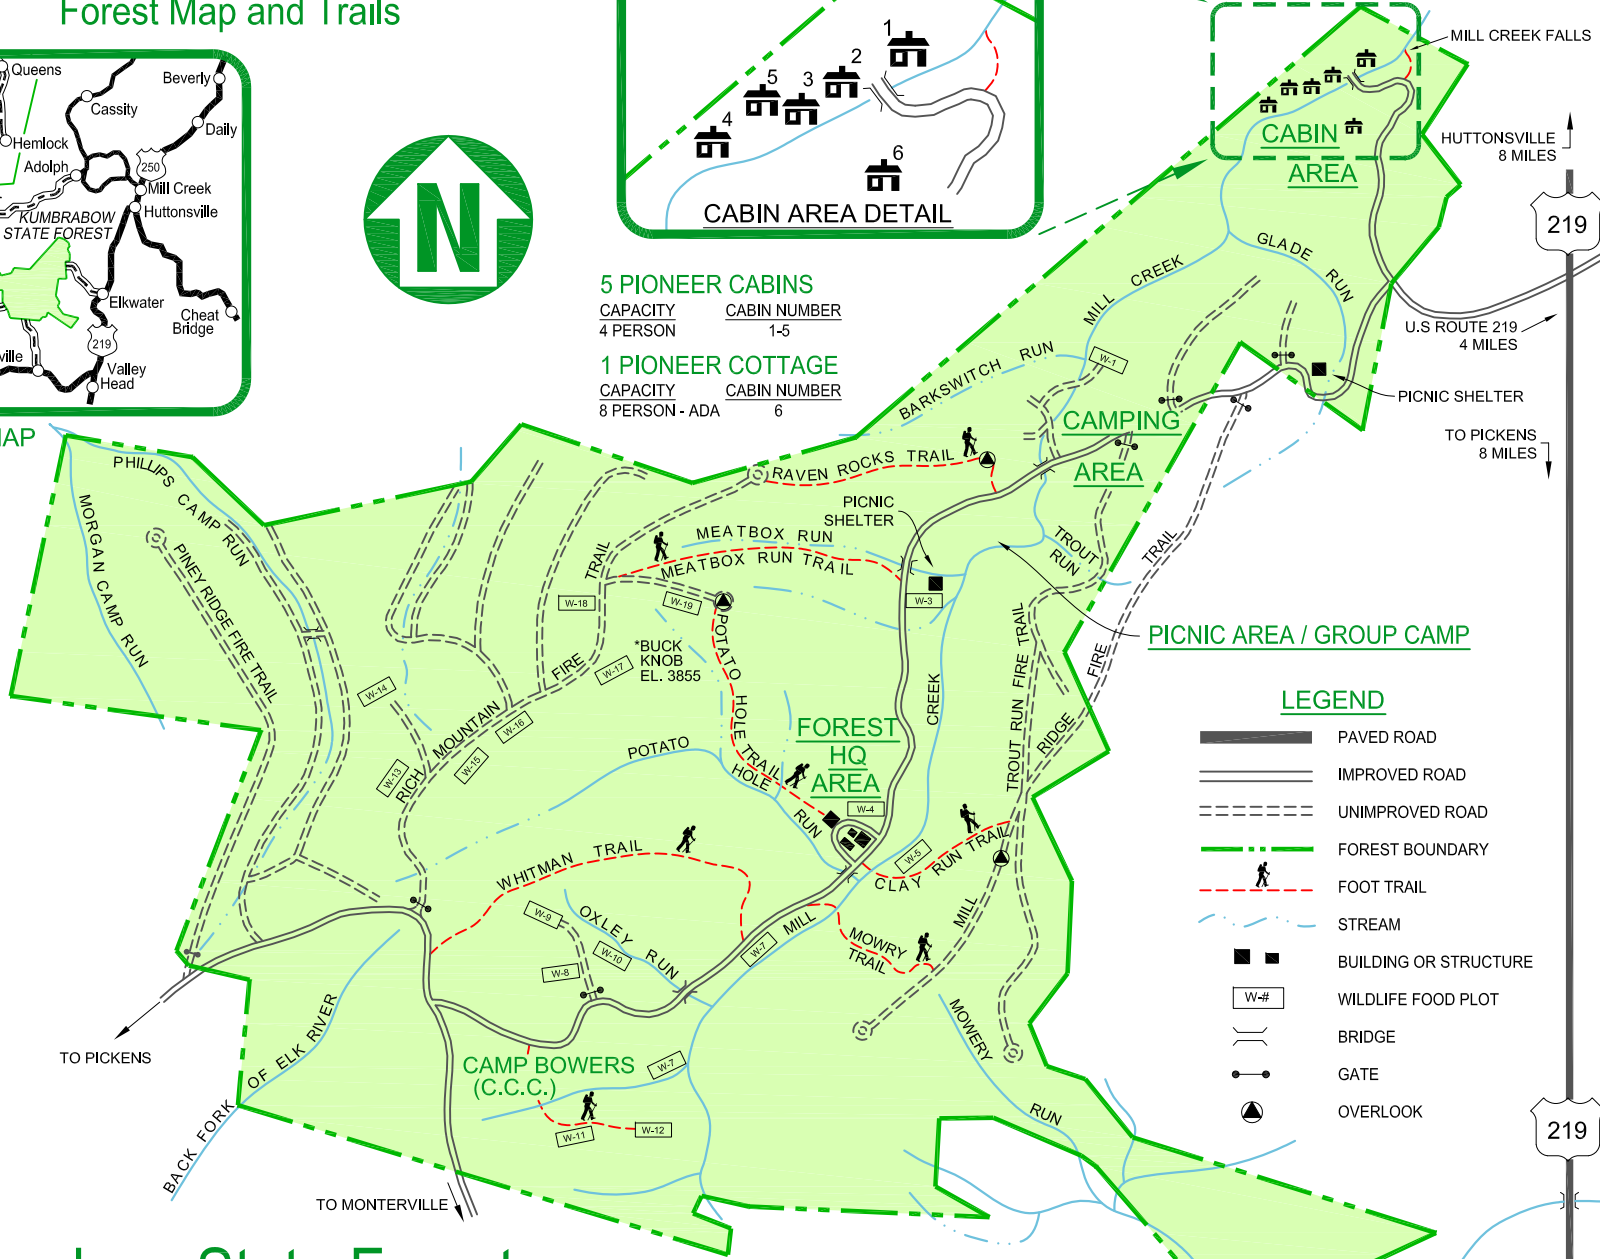

# Kumbrabow State Forest

## Forest Map and Trails

- 5 PIONEER CABINS**
- | CAPACITY | CABIN NUMBER |
|----------|--------------|
| 4 PERSON | 1-5          |
- 1 PIONEER COTTAGE**
- | CAPACITY       | CABIN NUMBER |
|----------------|--------------|
| 8 PERSON - ADA | 6            |