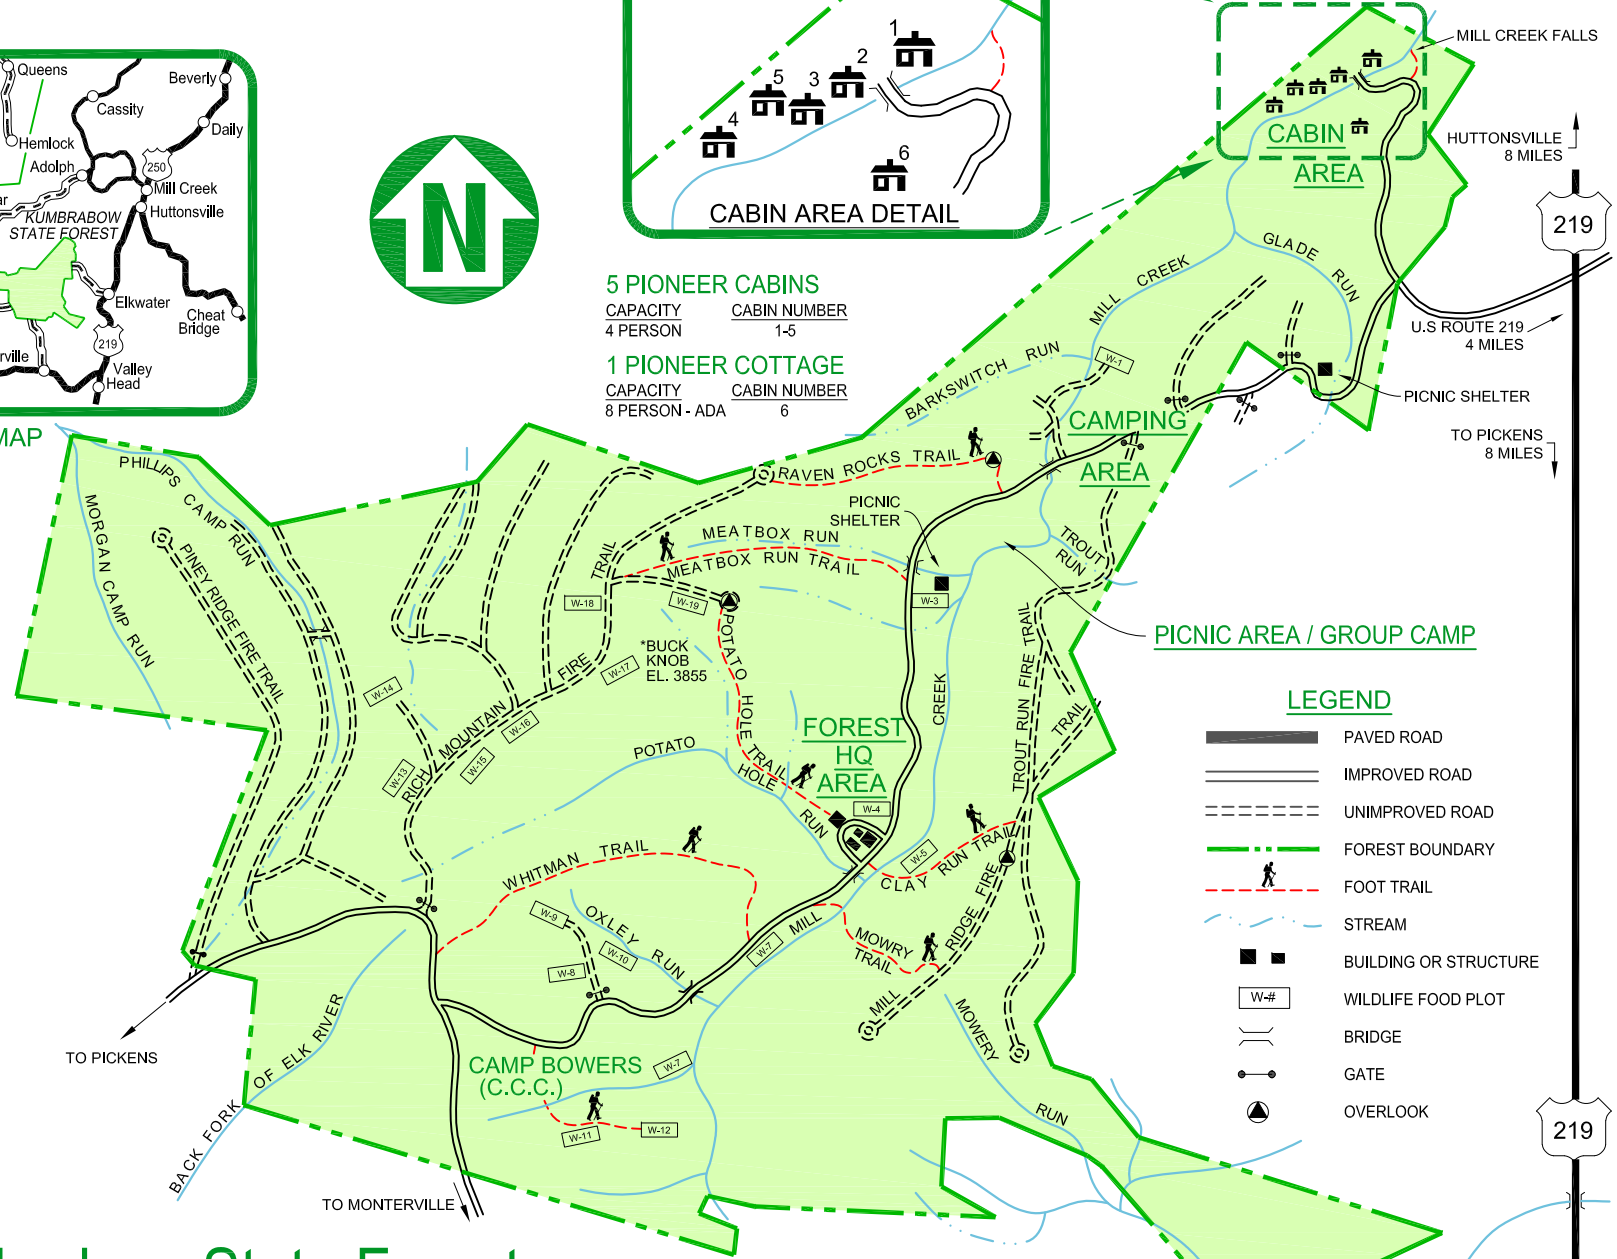

CABIN AREA DETAIL

- 5 PIONEER CABINS**  
 CAPACITY 4 PERSON CABIN NUMBER 1-5
- 1 PIONEER COTTAGE**  
 CAPACITY 8 PERSON - ADA CABIN NUMBER 6

PICNIC AREA / GROUP CAMP

LEGEND

- PAVED ROAD
- IMPROVED ROAD
- UNIMPROVED ROAD
- FOREST BOUNDARY
- FOOT TRAIL
- STREAM
- BUILDING OR STRUCTURE
- WILDLIFE FOOD PLOT
- BRIDGE
- GATE
- OVERLOOK