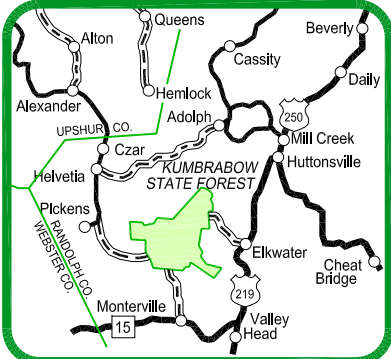

CABIN AREA DETAIL

- 5 PIONEER CABINS**  
 CAPACITY 4 PERSON CABIN NUMBER 1-5
- 1 PIONEER COTTAGE**  
 CAPACITY 8 PERSON - ADA CABIN NUMBER 6

PICNIC AREA / GROUP CAMP

LEGEND

- PAVED ROAD
- IMPROVED ROAD
- UNIMPROVED ROAD
- FOREST BOUNDARY
- FOOT TRAIL
- STREAM
- BUILDING OR STRUCTURE
- WILDLIFE FOOD PLOT
- BRIDGE
- GATE
- OVERLOOK