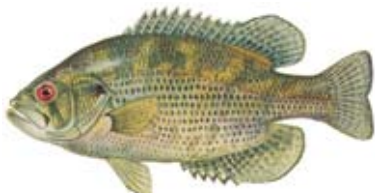

FISH – Sport Fish Identification

Game Fish Defined: The following are game fish - bluegill, black bass (largemouth, smallmouth, spotted), rock bass, striped bass, white bass, channel catfish, flathead catfish, chain pickerel, crappie, muskellunge, northern pike, sauger, brook trout, brown trout, golden rainbow trout, rainbow trout, walleye, other sunfish and all game fish hybrids.

Paintings by Duane Raver.

Bluegill

Largemouth Bass

Smallmouth Bass

Spotted Bass

Rock Bass

Striped Bass

Hybrid-striped Bass

White Bass

Carp

Bullhead Catfish

Channel Catfish

Flathead Catfish

Chain Pickerel

Muskellunge

Tiger Musky