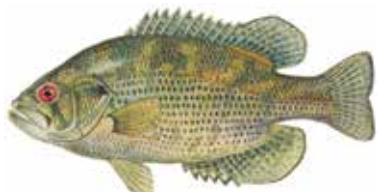

FISH Sport Fish Identification

Game Fish Defined: The following are game fish – bluegill, black bass (largemouth, smallmouth, spotted), rock bass, striped bass, white bass, all catfish, chain pickerel, crappie, muskellunge, northern pike, all trout, walleye, sauger, all sunfish and game fish hybrids.

Paintings by Duane Raver

Bluegill

Largemouth Bass

Smallmouth Bass

Spotted Bass

Rock Bass

Striped Bass

Hybrid-striped Bass

White Bass

Carp

Bullhead Catfish

Channel Catfish

Flathead Catfish

Chain Pickerel

Muskellunge

Tiger Musky