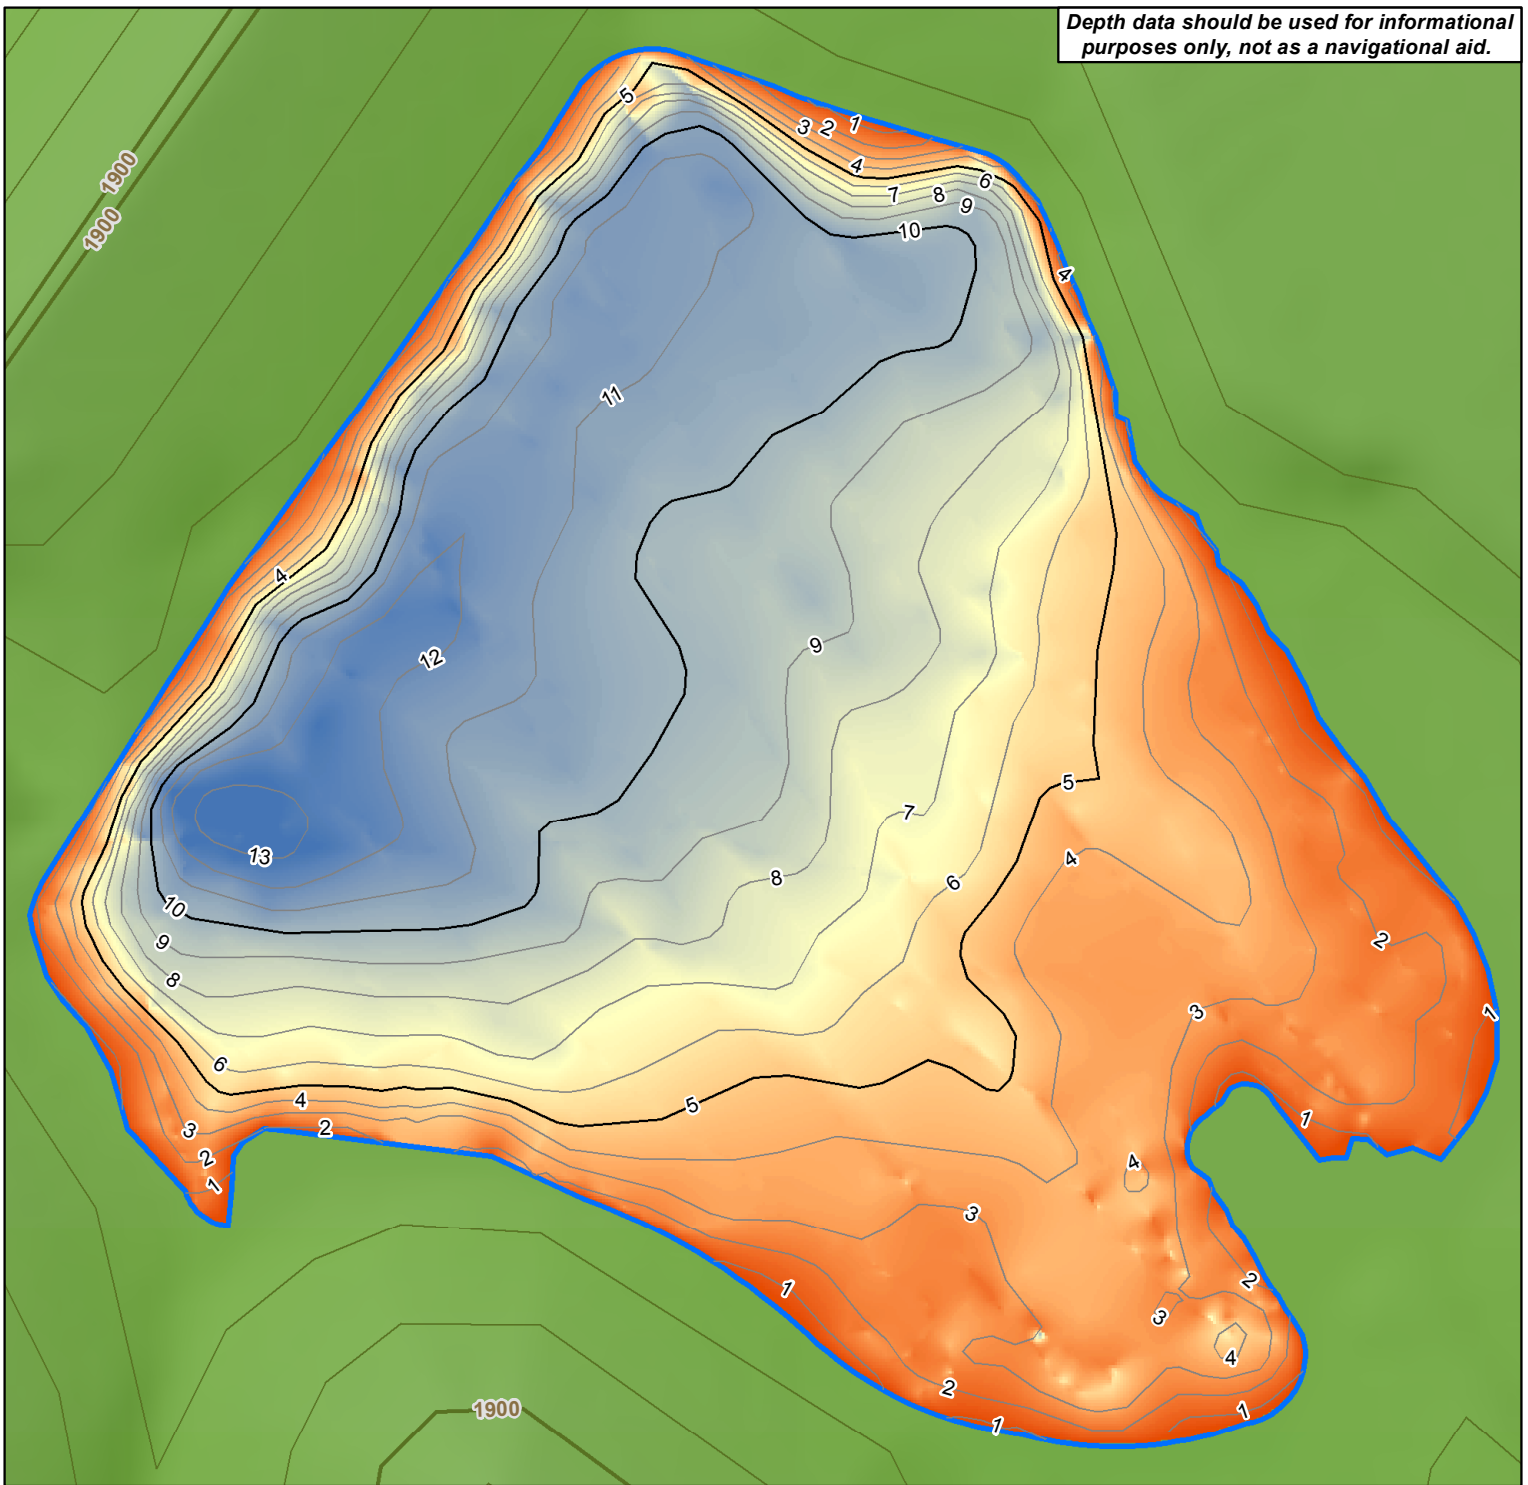

Depth data should be used for informational purposes only, not as a navigational aid.

Brandywine Lake Fishing Guide

1:1,300

Legend

- Shenandoah Wildlife Management Area
- Depth Contours**
 - 1-Foot Intervals
 - Index Contour
- Lake Depth (Feet)**
 - High : 14.1
 - Low : 0

Data were collected by
WV Department of Environmental Protection

This publication was partially funded by the Wildlife and Sport Fish Restoration Program.

Prepared by:
WV Division of Natural Resources
Wildlife Resources Section, GIS
Elkins, WV 26241
May 10, 2018