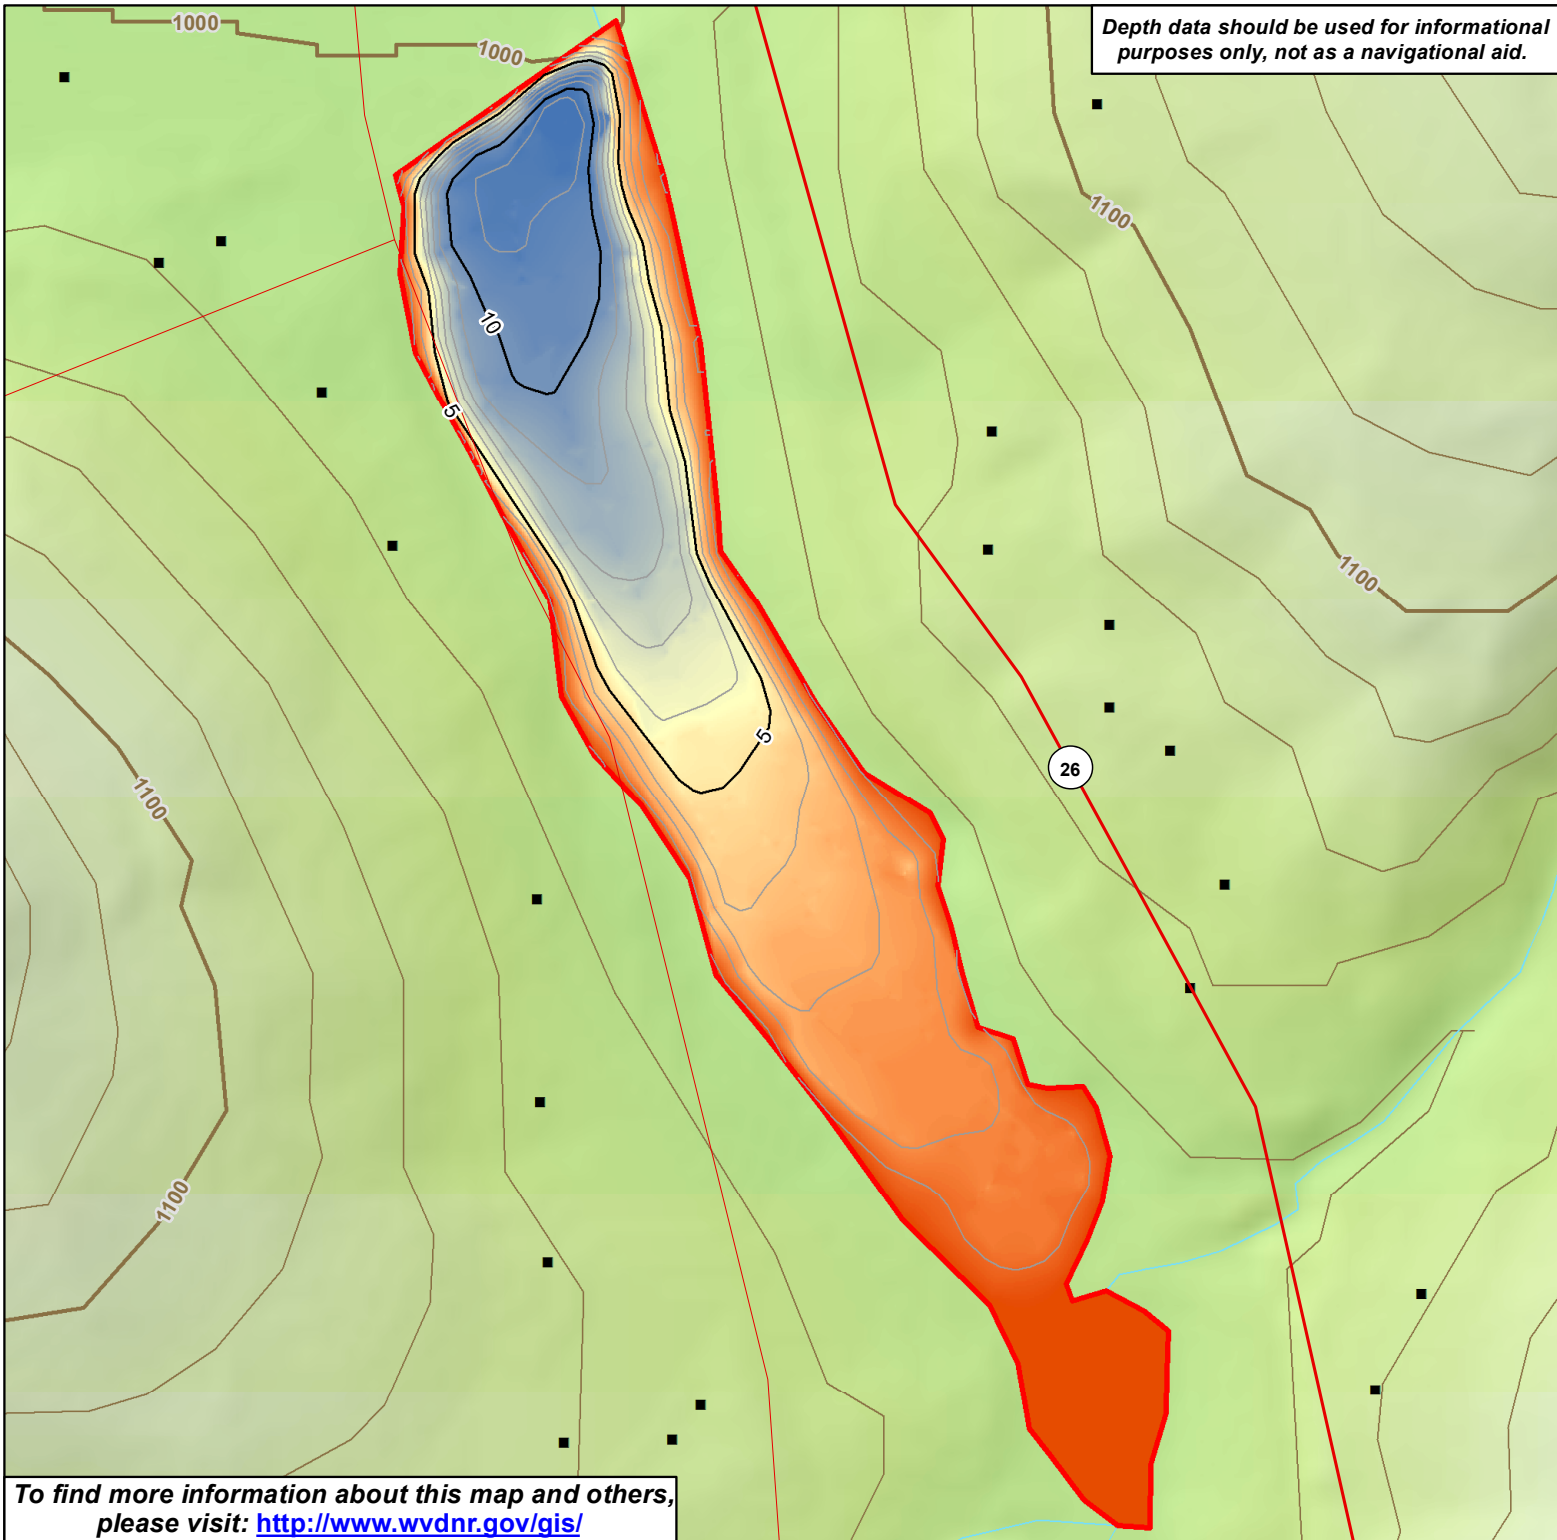

Depth data should be used for informational purposes only, not as a navigational aid.

To find more information about this map and others, please visit: <http://www.wvdnr.gov/gis/>

Hinkle Lake Fishing Guide

Harrison County, WV

Legend

- House/Structure
- Depth Contours**
- ~~~~ 1-Foot Intervals
- ~~~~ Index Contour
- Lake Depth (Feet)**
- High : 11.81
- Low : 0

1:2,000

This publication was funded by the Wildlife and Sport Fish Restoration Program.