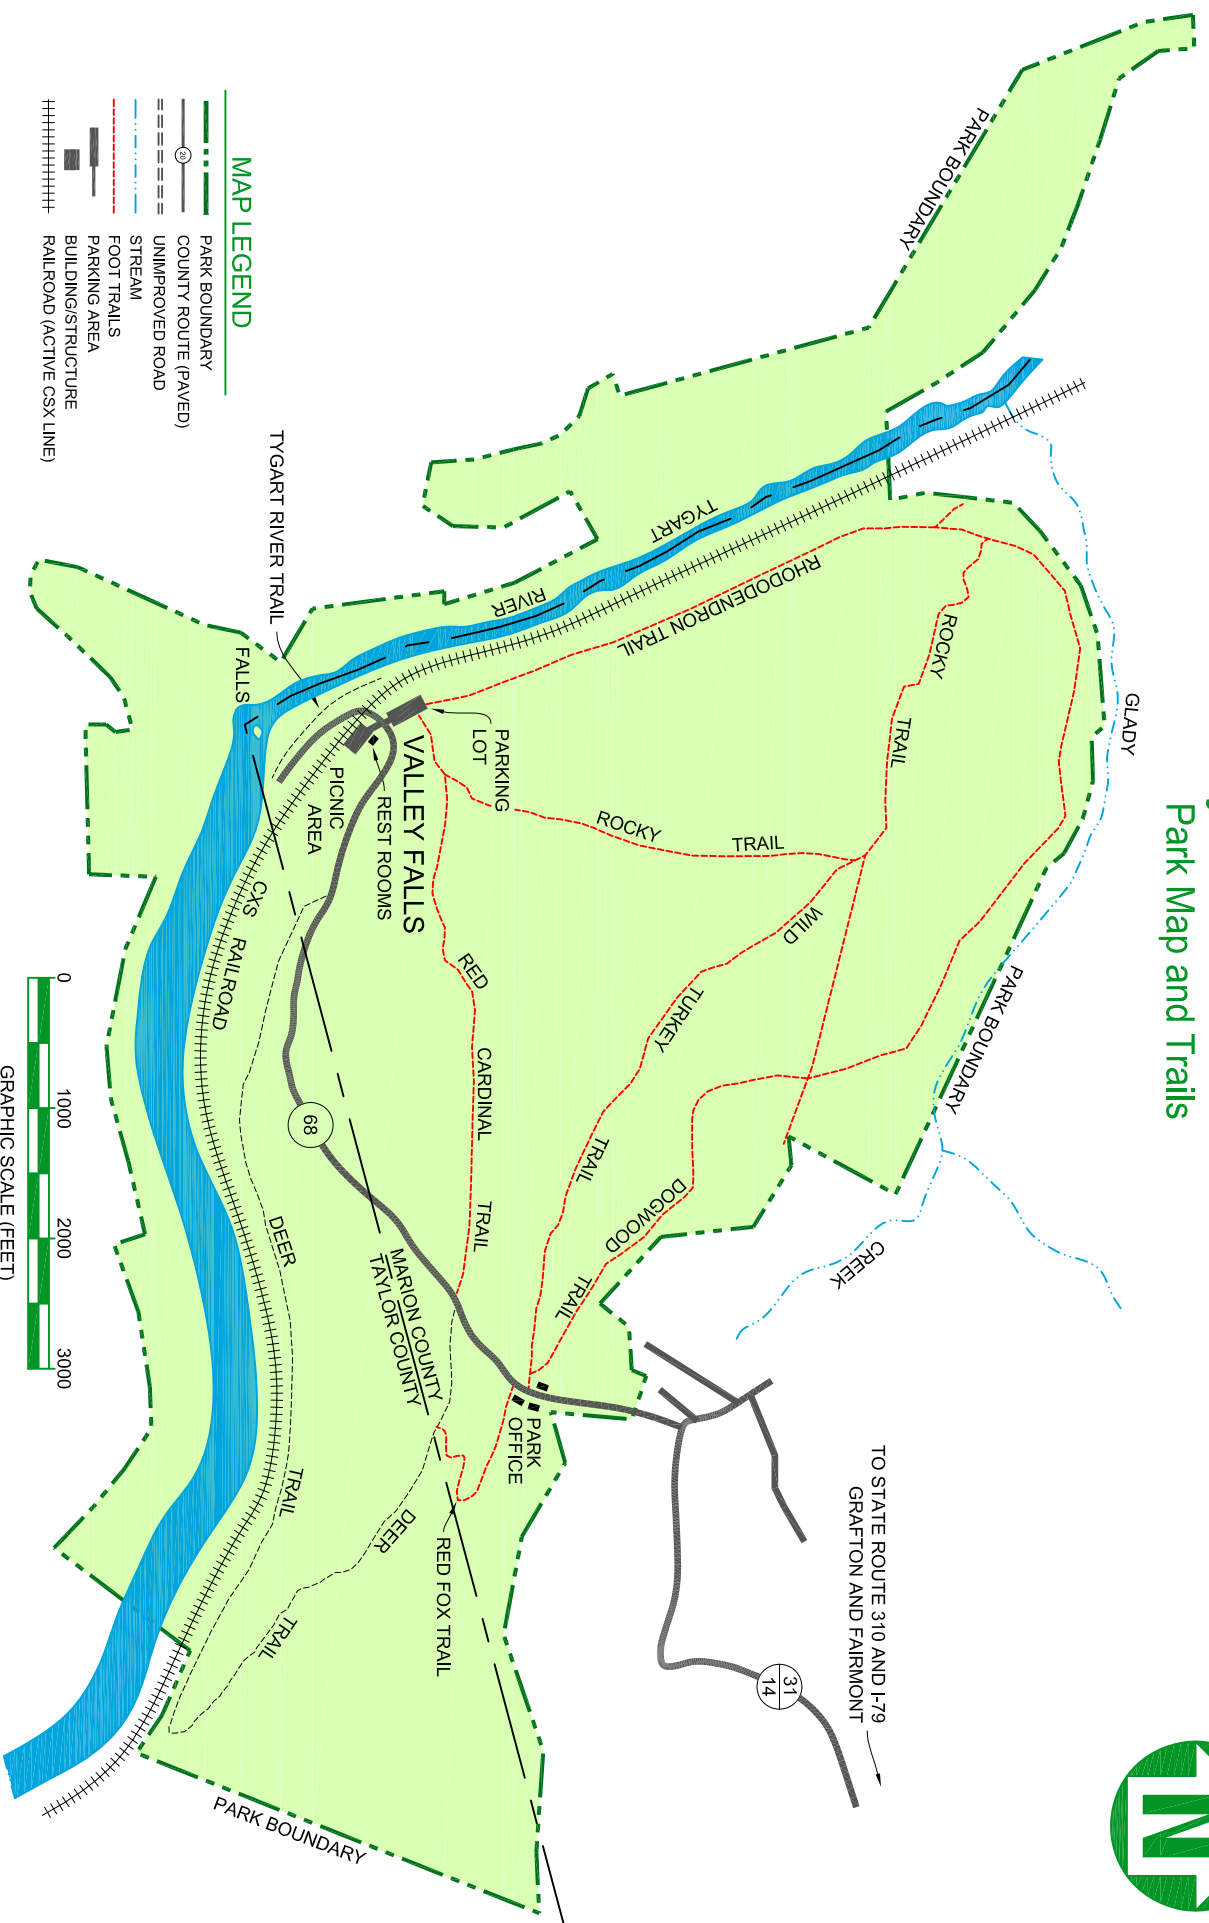

Valley Falls State Park

Park Map and Trails

MAP LEGEND

- PARK BOUNDARY
- COUNTY ROUTE (PAVED)
- UNIMPROVED ROAD
- STREAM
- FOOT TRAILS
- PARKING AREA
- BUILDING/STRUCTURE
- RAILROAD (ACTIVE CSX LINE)

Valley Falls State Park

Route 6, Box 244, Fairmont, WV 26554, (304) 367-2719, www.valleyfallsstatepark.com