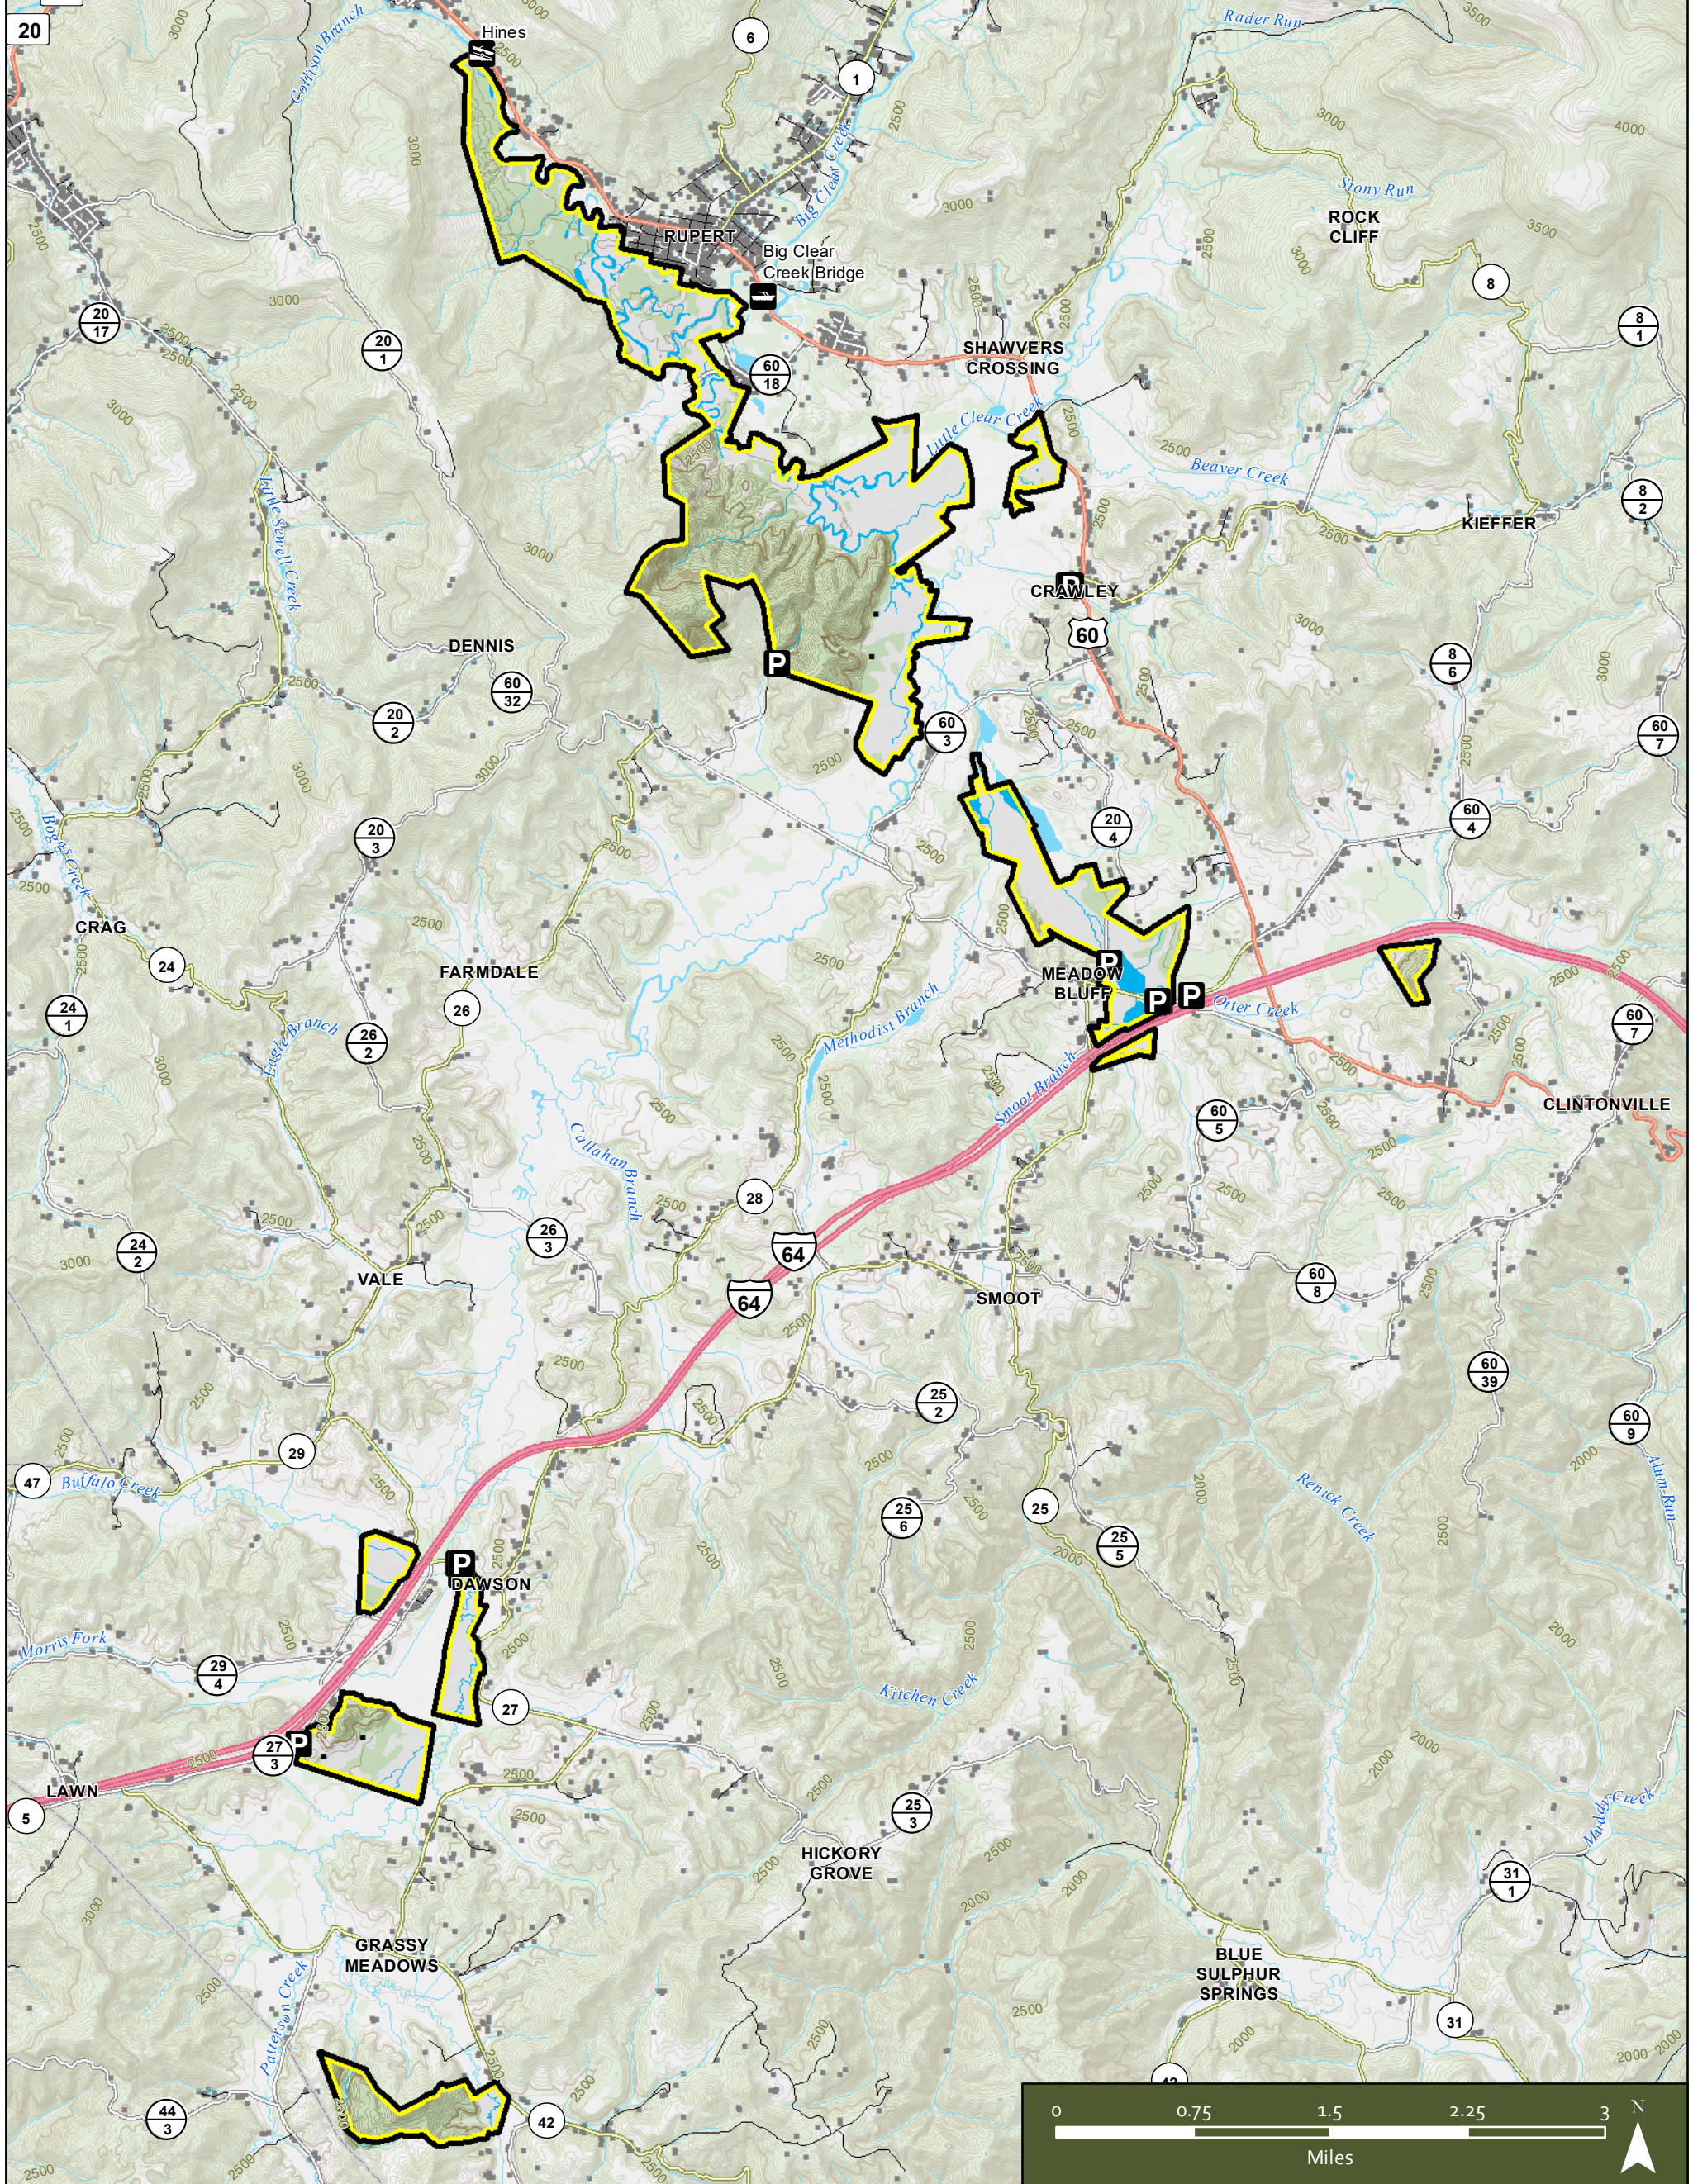

# MEADOW RIVER WILDLIFE MANAGEMENT AREA

Greenbrier County, West Virginia

- |                              |               |              |                         |                                   |
|------------------------------|---------------|--------------|-------------------------|-----------------------------------|
| Fishing Access               | Parking Areas | Interstates  | County Routes           | Hunter Access Trails (unimproved) |
| Boating Access (Carry/Slide) | WMA Boundary  | US Highways  | Secondary County Routes | Hunter Access Trails (improved)   |
| Boating Access (Ramp)        | Lakes         | State Routes | Streets                 |                                   |